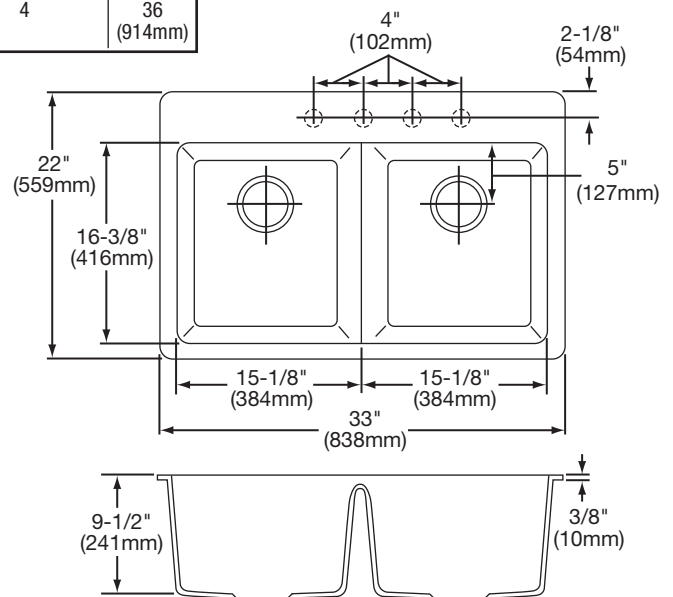

DESIGN FEATURES

Bowl Depth: 9-1/2" (241mm).
Rim Height: 3/8" (10mm).
Material: Elkay E-Granite.
Color Options with natural accents: Black (BK), Bisque (BQ), Mocha (MC) or White (WH).

OTHER

Drain Opening: 3-1/2" (89mm).
Note: Faucet holes are pre-scored for flexible installation. Installer can punch up to 4 faucet holes.
Installer can punch up to 4 faucet holes.
These sinks comply with ANSI Z124.6 and CSA B45-02.

Bottom Grid: LKWOBG1415SS.
Cutting Board: CB1713.
Drains: LKKDT35, LKD35, LKS35.

SINK DIMENSIONS*

Model Number	Overall		Inside Bowl			Cutout in Countertop		No. of Pre-scored 1 1/2" (38mm) Dia. Faucet Holes 4" (102mm) Centers	Minimum Cabinet Size
	L	W	L	W	D	L	W		
ELG3322BK	33 (838mm)	22 (559mm)	15 1/8 (384mm)	16 3/8 (416mm)	9 1/2 (241mm)	Use sink upside down as template and cut 5/16" (8mm) inside sink outline	4	36 (914mm)	
ELG3322BQ	33 (838mm)	22 (559mm)	15 1/8 (384mm)	16 3/8 (416mm)	9 1/2 (241mm)				
ELG3322MC	33 (838mm)	22 (559mm)	15 1/8 (384mm)	16 3/8 (416mm)	9 1/2 (241mm)				
ELG3322WH	33 (838mm)	22 (559mm)	15 1/8 (384mm)	16 3/8 (416mm)	9 1/2 (241mm)				

*Length is left to right. Width is front to back.

Model ELG3322

In keeping with our policy of continuing product improvement, Elkay reserves the right to change product specifications without notice. Please visit elkayusa.com for most current version of Elkay product specification sheets.