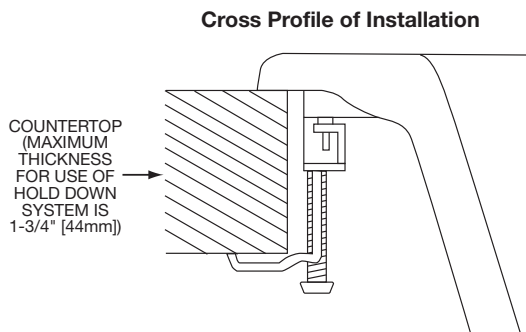

DESIGN FEATURES

Bowl Depth: 9-1/2" (241mm).
Rim Height: 3/8" (10mm).
Material: Elkay E-Granite.
Color Options with natural accents: Black (BK), Bisque (BQ), Mocha (MC) or White (WH).

OTHER

Drain Opening: 3-1/2" (89mm).
Note: Faucet holes are pre-scored for flexible installation. Installer can punch up to 4 faucet holes.
Installer can punch up to 4 faucet holes.
These sinks comply with ANSI Z124.6 and CSA B45-02.

Bottom Grid: LKWOBG1415SS.
Cutting Board: CB1713.
Drains: LKKDT35, LKD35, LKS35.

SINK DIMENSIONS*

Model Number	Overall		Inside Bowl			Cutout in Countertop		No. of Pre-scored 1 1/2" (38mm) Dia. Faucet Holes 4" (102mm) Centers	Minimum Cabinet Size
	L	W	L	W	D	L	W		
ELG3322BK	33 (838mm)	22 (559mm)	15 1/8 (384mm)	16 3/8 (416mm)	9 1/2 (241mm)	Use sink upside down as template and cut 5/16" (8mm) inside sink outline	4	36 (914mm)	
ELG3322BQ	33 (838mm)	22 (559mm)	15 1/8 (384mm)	16 3/8 (416mm)	9 1/2 (241mm)				
ELG3322MC	33 (838mm)	22 (559mm)	15 1/8 (384mm)	16 3/8 (416mm)	9 1/2 (241mm)				
ELG3322WH	33 (838mm)	22 (559mm)	15 1/8 (384mm)	16 3/8 (416mm)	9 1/2 (241mm)				

*Length is left to right. Width is front to back.

Model ELG3322

In keeping with our policy of continuing product improvement, Elkay reserves the right to change product specifications without notice. Please visit elkayusa.com for most current version of Elkay product specification sheets.