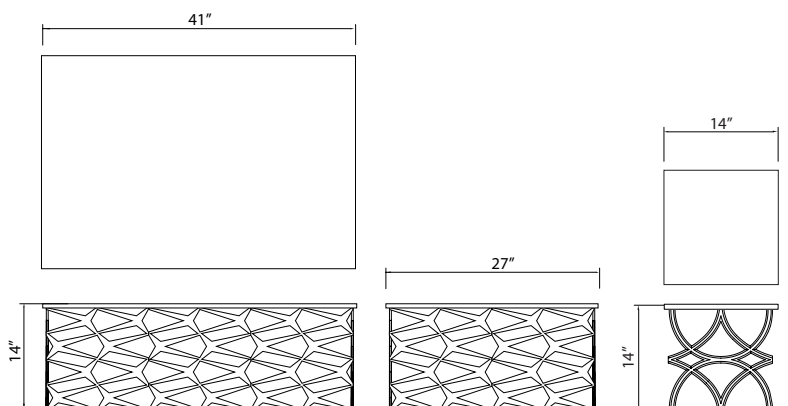

**FENCED-IN TABLE #1017**

Coffee table made from repurposed cast iron fence pieces and 1/2" tempered glass. Base available in blackened cast iron.

*Shown in 41" L X 27" W X 14" H with blackened iron base.*

**Standard sizes**

41" L X 27" W X 14" H  
14" L X 14" W X 14" H

**Standard finishes**

Blackened steel

\*Custom sizes & finishes available