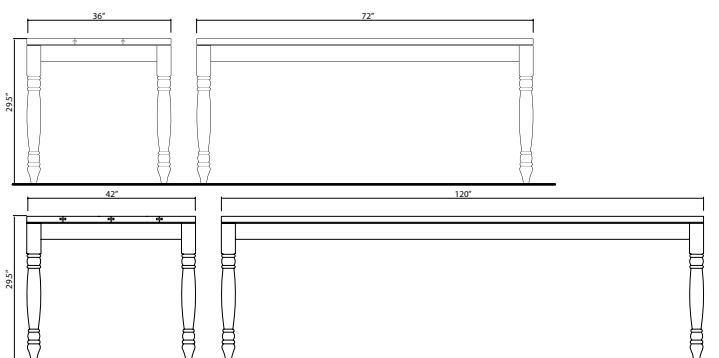

*Custom sizes & finishes available