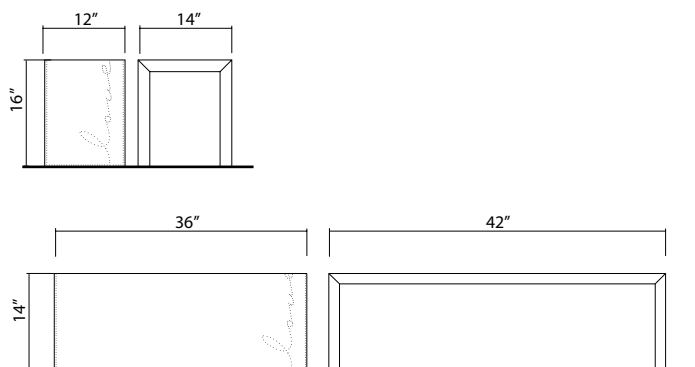

LOVE SOMEONE TABLE #1019

This upside-down "U" table is constructed with reclaimed wood, clad with zinc plate, and embellished with copper nails. The graphic pattern reads "Love someone," scripted with copper nails hammered through the zinc skin.

Shown in 12" L X 14" W X 16" H with reclaimed heart pine.

Standard sizes

1019.1: 12" L X 14" W X 16" H
 1019.2: 36" L X 42" W X 14" H

Standard finishes

Natural walnut

Heart pine

*Custom sizes & finishes available