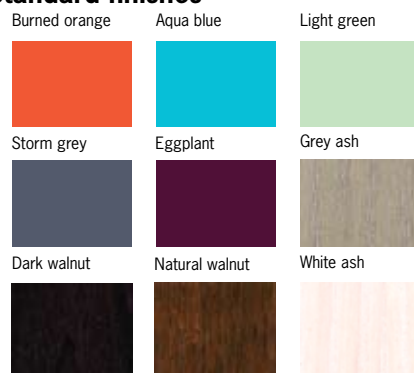

TRAY TABLE #1021

This table is an upside-down “U” with a simple tray attached to top. The is a 1/2” reveal between the base and tray. Available in gloss, lacquer, or solid wood finish.

Shown 16”X 16”X 16”H in gloss lacquer.

Standard sizes

1021.1: 16”X 16”X 16”H
 1021.2: 48”X 48”X 14”H

Standard finishes

*Custom sizes & finishes available