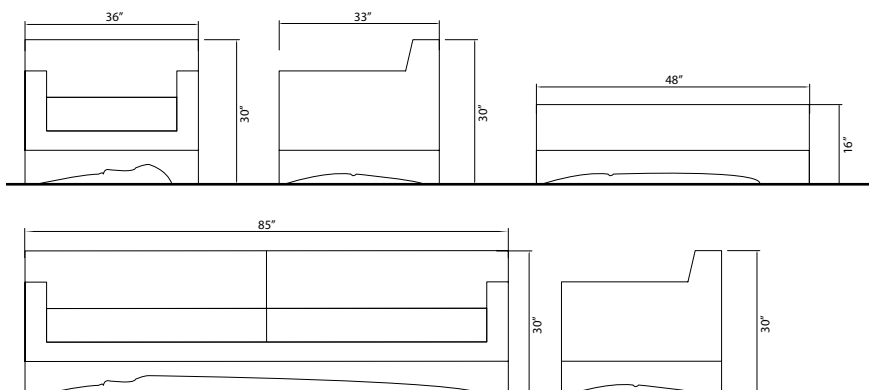

LIVE SQUARED CHAIR #1004

The Live Squared chair is a classic club chair featuring a “live edge” solid walnut base. This live edge varies from piece to piece and gives each chair its distinctive quality. 9 yards of fabric required.

Shown in 36" W X 33" D X 30" H with solid walnut base.

Standard sizes

1004.1: 36" W X 33" D X 30" H
 1004.2: 85" W X 33" D X 30" H
 1004.3: 48" L X 48" W X 16" H

Standard finishes

Natural walnut

*Custom sizes & finishes available