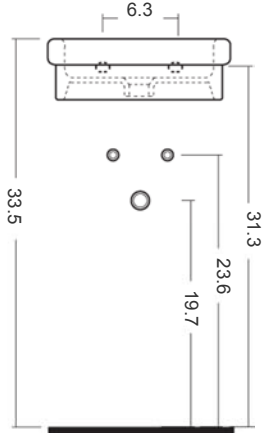

# Logic 40

Dimensions in inches. All dimensions are nominal

BISSONNET

Tel. (610) 454-1295 · Fax (610) 454-9385 · info@bissonnet.net · www.bissonnet.net