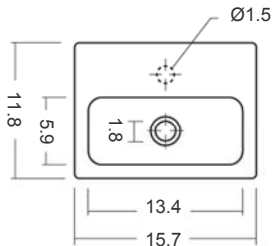

# Logic 40

Dimensions in inches. All dimensions are nominal

BISSONNET

Tel. (610) 454-1295 · Fax (610) 454-9385 · info@bissonnet.net · www.bissonnet.net