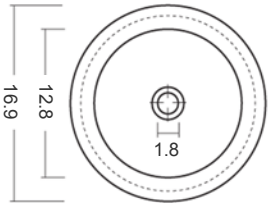

Logic 43

Dimensions in inches. All dimensions are nominal

BISSONNET

Tel. (610) 454-1295 · Fax (610) 454-9385 · info@bissonnet.net · www.bissonnet.net