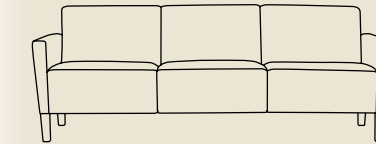

NEMSCHOFF

Printed 4/07

Brava Classic

family of products

Classic Lines Flexibility

Let Brava Classic be the framework for any lounge setting. Create a concert of beauty through solo, duet and trio seating combinations. Compose an original score of innovative seating by adding intervening arms, an end table or literature caddy. With such classic flexibility, virtually anything is a design possibility.

Trio model

The Brava Classic Trio provides elegant seating solutions with enough flexibility to fit into any healthcare environment. Accommodate a choir with this Brava Classic design.

861-3, Trio 80 with continuous cushion
W-80½", D-28½", H-32",
SH-18¾", AH-25"

861-30-1, Trio 72
W-72½", D-28½", H-32",
SH-18¾", AH-25"

861-30-2, Trio 78
W-78½", D-28½", H-32",
SH-18¾", AH-25"

861-30-3, Trio 80
W-80½", D-28½", H-32",
SH-18¾", AH-25"

861-30-4, Trio 84
W-84½", D-28½", H-32",
SH-18¾", AH-25"