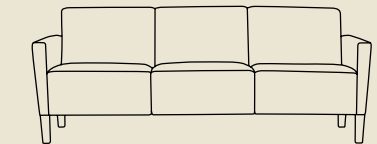

NEMSCHOFF

Printed 4/07

Brava Classic

family of products

Classic Lines Flexibility

Let Brava Classic be the framework for any lounge setting. Create a concert of beauty through solo, duet and trio seating combinations. Compose an original score of innovative seating by adding intervening arms, an end table or literature caddy. With such classic flexibility, virtually anything is a design possibility.

861-2, Duet 54 with continuous cushion
W-54½", D-28½", H-32",
SH-18¾", AH-25"

861-20-1, Duet 50
W-50½", D-28½", H-32",
SH-18¾", AH-25"

861-20-2, Duet 54
W-54½", D-28½", H-32",
SH-18¾", AH-25"

861-20-3, Duet 58
W-58½", D-28½", H-32",
SH-18¾", AH-25"

861-25-1, Duet 50 with intervening arm
W-50½", D-28½", H-32",
SH-18¾", AH-25"

861-25-2, Duet 54 with intervening arm
W-54½", D-28½", H-32",
SH-18¾", AH-25"

861-25-3, Duet 58 with intervening arm
W-58½", D-28½", H-32",
SH-18¾", AH-25"

Trio model

The Brava Classic Trio provides elegant seating solutions with enough flexibility to fit into any healthcare environment. Accommodate a choir with this Brava Classic design.

861-3, Trio 80 with continuous cushion
W-80½", D-28½", H-32",
SH-18¾", AH-25"