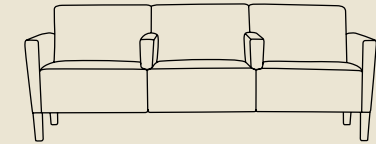

NEMSCHOFF

Printed 4/07

Brava Classic

family of products

Classic Lines Flexibility

Let Brava Classic be the framework for any lounge setting. Create a concert of beauty through solo, duet and trio seating combinations. Compose an original score of innovative seating by adding intervening arms, an end table or literature caddy. With such classic flexibility, virtually anything is a design possibility.

861-30-1, Trio 72
W-72½", D-28½", H-32",
SH-18¾", AH-25"

861-30-2, Trio 78
W-78½", D-28½", H-32",
SH-18¾", AH-25"

861-30-3, Trio 80
W-80½", D-28½", H-32",
SH-18¾", AH-25"

861-30-4, Trio 84
W-84½", D-28½", H-32",
SH-18¾", AH-25"