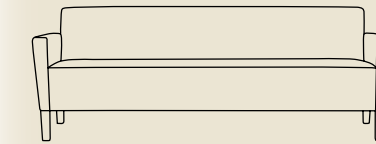

NEMSCHOFF

Printed 4/07

Brava Classic

family of products

Classic Lines Flexibility

Let Brava Classic be the framework for any lounge setting. Create a concert of beauty through solo, duet and trio seating combinations. Compose an original score of innovative seating by adding intervening arms, an end table or literature caddy. With such classic flexibility, virtually anything is a design possibility.

861-2, Duet 54 with continuous cushion
W-54½", D-28½", H-32",
SH-18¾", AH-25"

861-20-1, Duet 50
W-50½", D-28½", H-32",
SH-18¾", AH-25"

861-20-2, Duet 54
W-54½", D-28½", H-32",
SH-18¾", AH-25"

861-20-3, Duet 58
W-58½", D-28½", H-32",
SH-18¾", AH-25"

861-25-1, Duet 50 with intervening arm
W-50½", D-28½", H-32",
SH-18¾", AH-25"

861-25-2, Duet 54 with intervening arm
W-54½", D-28½", H-32",
SH-18¾", AH-25"

861-25-3, Duet 58 with intervening arm
W-58½", D-28½", H-32",
SH-18¾", AH-25"

Trio model

The Brava Classic Trio provides elegant seating solutions with enough flexibility to fit into any healthcare environment. Accommodate a choir with this Brava Classic design.

861-3, Trio 80 with continuous cushion
W-80½", D-28½", H-32",
SH-18¾", AH-25"