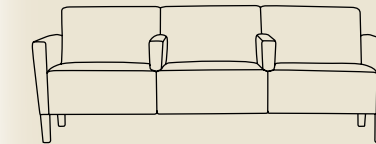

861-35-3, Trio 80 with intervening arms
W-80½", D-28½", H-32",
SH-18¾", AH-25"