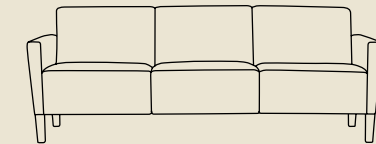

NEMSCHOFF

Printed 4/07

Brava Classic

family of products

Classic Lines Flexibility

Let Brava Classic be the framework for any lounge setting. Create a concert of beauty through solo, duet and trio seating combinations. Compose an original score of innovative seating by adding intervening arms, an end table or literature caddy. With such classic flexibility, virtually anything is a design possibility.

Trio model

The Brava Classic Trio provides elegant seating solutions with enough flexibility to fit into any healthcare environment. Accommodate a choir with this Brava Classic design.

861-3, Trio 80 with continuous cushion
W-80½", D-28½", H-32",
SH-18¾", AH-25"

861-30-1, Trio 72
W-72½", D-28½", H-32",
SH-18¾", AH-25"

861-30-2, Trio 78
W-78½", D-28½", H-32",
SH-18¾", AH-25"

861-30-3, Trio 80
W-80½", D-28½", H-32",
SH-18¾", AH-25"

861-30-4, Trio 84
W-84½", D-28½", H-32",
SH-18¾", AH-25"