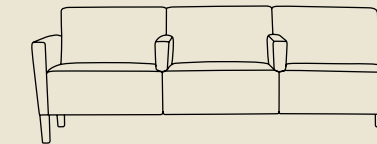

861-35-4, Trio 84 with intervening arms
W-84½", D-28½", H-32",
SH-18¾", AH-25"