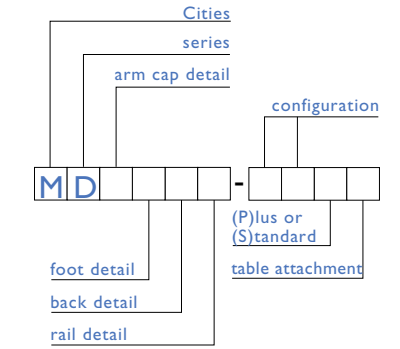

CITIES•DOWNTOWN (lounge)

Arm Cap Detail

(Y) New York

(C) Chicago

(W) Williamsburg

(L) L.A.

(N) New Orleans

Foot Detail

(C) Chicago

(W) Williamsburg

(L) L.A.

(N) New Orleans

Rail Detail

(U) Upholstered Rail

(O) Without Rail

Back Detail

(A) Arcade Back with Wipe-Out

(R) Arcade Back without Wipe-Out

(B) Square Back with Wipe-Out

(S) Square Back without Wipe-Out

(D) T-Back with Wipe-Out

(T) T-Back without Wipe-Out

MDXXXX-10, Chair
W=28½", D=29", H=32",
SH=18½", AH=25"