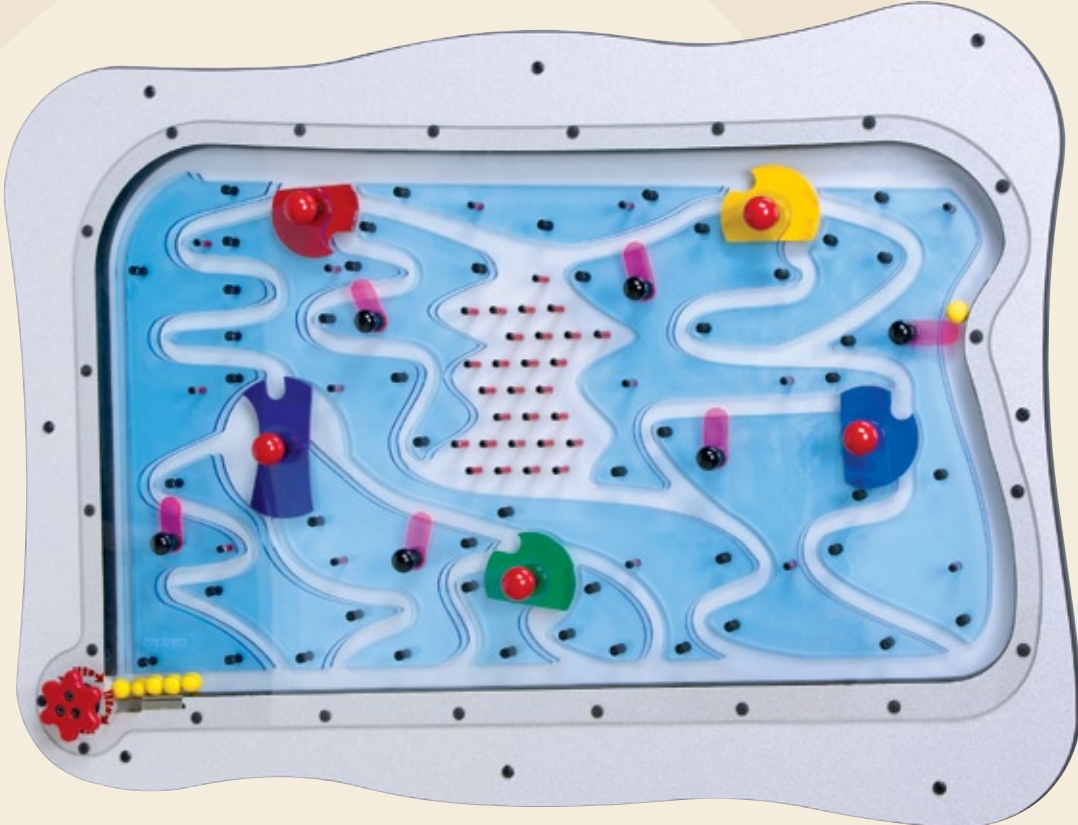

Wall Activities

WALL ACTIVITIES

VALUABLE FEATURES

- Unique activity to engage and entertain
- It's pinball; it's chutes and ladders; it's ramps, traps and catapults - all in one activity
- All mounting hardware included
- Easy to clean and sanitize
- Appropriate for ages 3-13
- Two year warranty

20-RGO-000, RoGo™ Ball
W-46", H-32"
150 lbs.

Manual launcher

Kids direct the paths of the balls-
thousands of possibilities

playscapes.
PLAY WELL

NEMSCHOFF