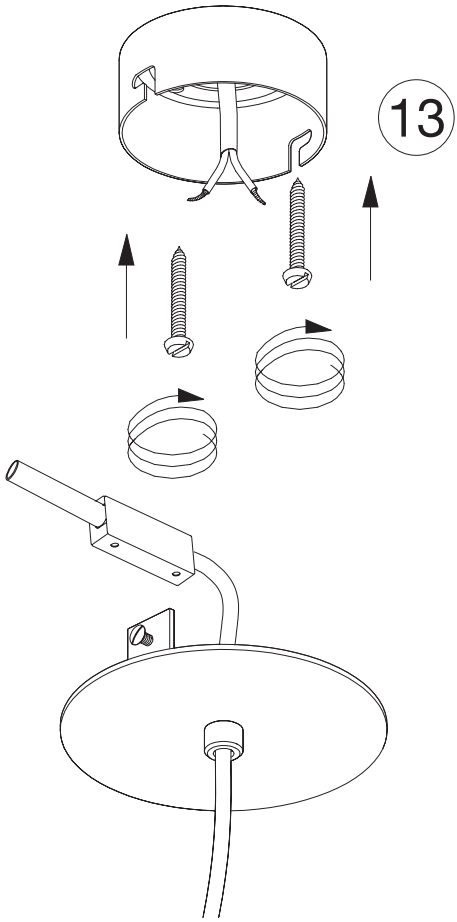

Always use the recommended bulb.

Incandescent bulb. Max. 60W tubular (Ø32x140mm.) E27 in Europe. E26 in USA/Japan.

Before replacing the bulb, switch off the main electrical switch and wait until the bulb has cooled down.

Recommendations to make drill's in concrete:

- Bit of Ø10 mm.
- Minimun depth: 60 mm.

A

Ø10 mm.

3

4

5

6

7

8

9

10

**B**

Montar segun distribución  
de pesos.  
Assemble as shown on drawing.

16

17