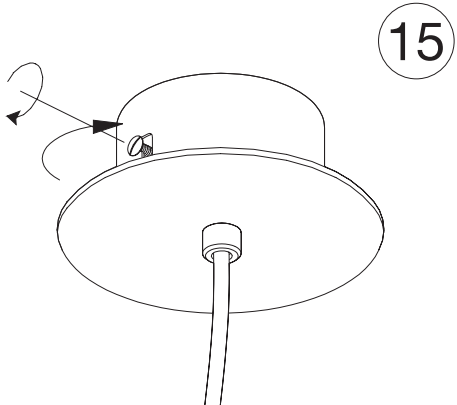

Recommendations to make drill's in concrete:

- Bit of Ø10 mm.
- Minimun depth: 60 mm.

A

Ø10 mm.

3

4

5

6

7

8

9

10

**B**

Montar segun distribución  
de pesos.  
Assemble as shown on drawing.

16

17