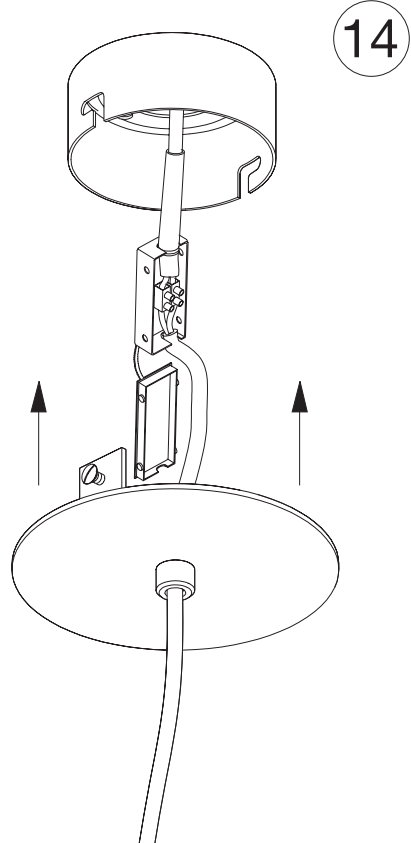

Utilice siempre la bombilla recomendada.

Bombilla incand. Máx. 60W tubular (Ø32x140mm.) E27.

Antes de sustituir la bombilla, asegúrese de desconectar la luminaria de la red, y esperar que esté fría al tacto.

Always use the recommended bulb.

Incandescent bulb. Max. 60W tubular (Ø32x140mm.) E27 in Europe. E26 in USA/Japan.

Before replacing the bulb, switch off the main electrical switch and wait until the bulb has cooled down.

Recommendations to make drill's in concrete:

- Bit of Ø10 mm.
- Minimun depth: 60 mm.

A

Ø10 mm.

3

4

5

6

7

8

9

10

**B**

Montar segun distribución  
de pesos.  
Assemble as shown on drawing.

16

17