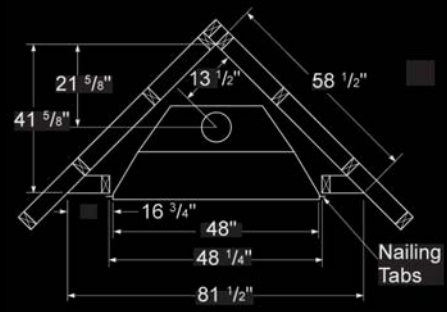

- *True Arch Designed Face and Doors*
- *Two Huge Sizes: 40" w x 36" h & 46" w x 41" h*
- *Ceramic Fiber Split Log Presentation*
- *6 Different Styles to Choose From*
- *Coordinates Easily with Other Ironhaus Fireplaces*

RT - Distressed Rust

DB - Distressed Dark Bronze

BK - Distressed Black

The Summit - Specifications

Figure 4 - Framing Clearances for Installation Against an Exterior Wall

Ref.	Mantel Depth	Ref.	Mantel from Top of Louver Opening
1	14"	A	16"
2	12"	B	14"
3	10"	C	12"
4	8"	D	10"
5	6"	E	8"
6	4"	F	6"
7	2"	G	4"

Figure 6 - Clearances for Combustible Mantels

Figure 4 - Framing Clearances for Installation Against an Exterior Wall

Figure 5 - Framing Clearances for Corner Installation

Figure 5 - Framing Clearances for Corner Installation

36" Framing Dimensions

42" Framing Dimensions

For more information or dealer locations please visit us on the web or contact us.

IRONHAUS, Inc.

113 Lewis LN, Hamilton, MT 59840

1.866.880.0900 406.961.1800 406.961.1801 fax www.ironhaus.com