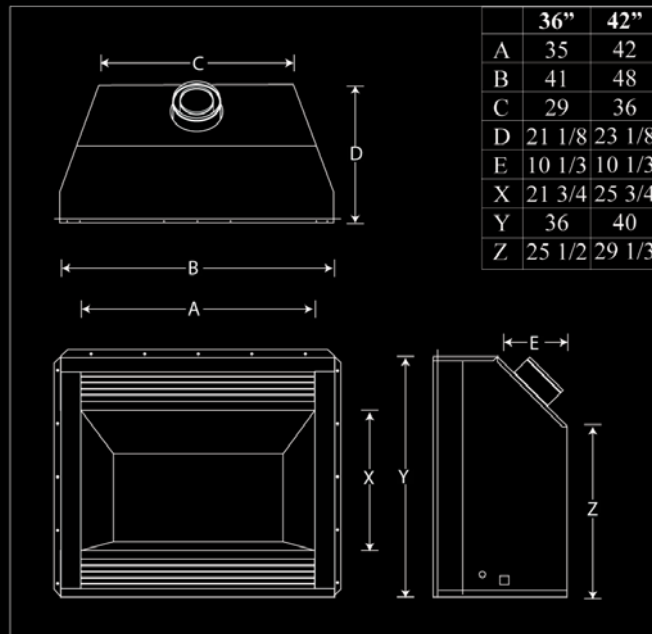

RT - Distressed Rust

DB - Distressed Dark Bronze

BK - Distressed Black

The Summit - Specifications

Figure 4 - Framing Clearances for Installation Against an Exterior Wall

Ref.	Mantel Depth	Ref.	Mantel from Top of Louver Opening
1	14"	A	16"
2	12"	B	14"
3	10"	C	12"
4	8"	D	10"
5	6"	E	8"
6	4"	F	6"
7	2"	G	4"

36" Framing Dimensions

42" Framing Dimensions

For more information or dealer locations please visit us on the web or contact us.

IRONHAUS, Inc.

113 Lewis LN, Hamilton, MT 59840

1.866.880.0900 406.961.1800 406.961.1801 fax www.ironhaus.com