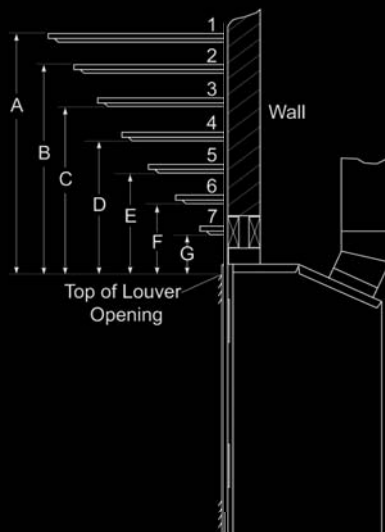

- *True Arch Designed Face and Doors*
- *Two Huge Sizes: 40" w x 36" h & 46" w x 41" h*
- *Ceramic Fiber Split Log Presentation*
- *6 Different Styles to Choose From*
- *Coordinates Easily with Other Ironhaus Fireplaces*

RT - Distressed Rust

DB - Distressed Dark Bronze

BK - Distressed Black

The Summit - Specifications

Figure 4 - Framing Clearances for Installation Against an Exterior Wall

Ref.	Mantel Depth	Ref.	Mantel from Top of Louver Opening
1	14"	A	16"
2	12"	B	14"
3	10"	C	12"
4	8"	D	10"
5	6"	E	8"
6	4"	F	6"
7	2"	G	4"

Figure 6 - Clearances for Combustible Mantels

Figure 4 - Framing Clearances for Installation Against an Exterior Wall

Figure 5 - Framing Clearances for Corner Installation

Figure 5 - Framing Clearances for Corner Installation

36" Framing Dimensions

42" Framing Dimensions

For more information or dealer locations please visit us on the web or contact us.

IRONHAUS, Inc.

113 Lewis LN, Hamilton, MT 59840

1.866.880.0900 406.961.1800 406.961.1801 fax www.ironhaus.com