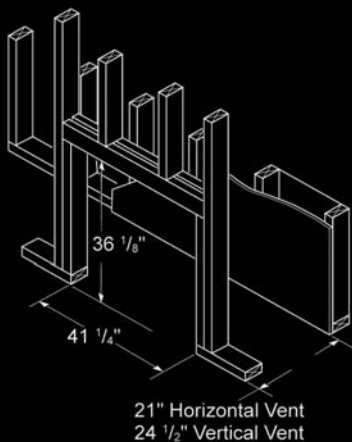

RT - Distressed Rust

DB - Distressed Dark Bronze

BK - Distressed Black

The Summit - Specifications

Figure 4 - Framing Clearances for Installation Against an Exterior Wall

Ref.	Mantel Depth	Ref.	Mantel from Top of Louver Opening
1	14"	A	16"
2	12"	B	14"
3	10"	C	12"
4	8"	D	10"
5	6"	E	8"
6	4"	F	6"
7	2"	G	4"

36" Framing Dimensions

42" Framing Dimensions

For more information or dealer locations please visit us on the web or contact us.

IRONHAUS, Inc.

113 Lewis LN, Hamilton, MT 59840

1.866.880.0900 406.961.1800 406.961.1801 fax www.ironhaus.com