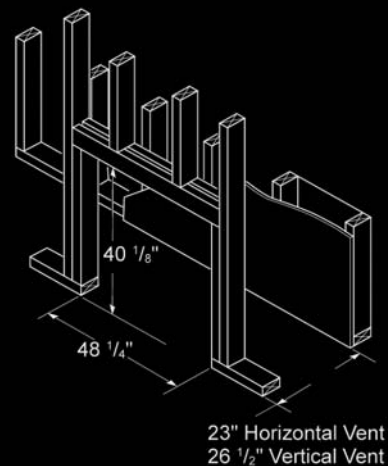

RT - Distressed Rust

DB - Distressed Dark Bronze

BK - Distressed Black

The Summit - Specifications

Figure 4 - Framing Clearances for Installation Against an Exterior Wall

Ref.	Mantel Depth	Ref.	Mantel from Top of Louver Opening
1	14"	A	16"
2	12"	B	14"
3	10"	C	12"
4	8"	D	10"
5	6"	E	8"
6	4"	F	6"
7	2"	G	4"

Figure 6 - Clearances for Combustible Mantels

Figure 4 - Framing Clearances for Installation Against an Exterior Wall

Figure 5 - Framing Clearances for Corner Installation

Figure 5 - Framing Clearances for Corner Installation

36" Framing Dimensions

42" Framing Dimensions

For more information or dealer locations please visit us on the web or contact us.

IRONHAUS, Inc.

113 Lewis LN, Hamilton, MT 59840

1.866.880.0900 406.961.1800 406.961.1801 fax www.ironhaus.com