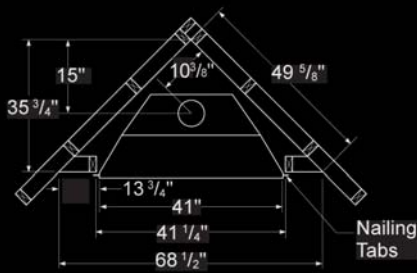

- *True Arch Designed Face and Doors*
- *Two Huge Sizes: 40" w x 36" h & 46" w x 41" h*
- *Ceramic Fiber Split Log Presentation*
- *6 Different Styles to Choose From*
- *Coordinates Easily with Other Ironhaus Fireplaces*

Figure 6 - Clearances for Combustible Mantels

Figure 4 - Framing Clearances for Installation Against an Exterior Wall

Figure 5 - Framing Clearances for Corner Installation

Figure 5 - Framing Clearances for Corner Installation

36" Framing Dimensions

42" Framing Dimensions

For more information or dealer locations please visit us on the web or contact us.

IRONHAUS, Inc.

113 Lewis LN, Hamilton, MT 59840

1.866.880.0900 406.961.1800 406.961.1801 fax www.ironhaus.com