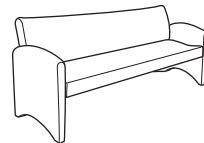

Sofa

SH: 18 1/2" (470mm)
H: 33 3/8" (848mm)
D: 28 1/2" (724mm)
W: 73" (1854mm)
AH: 26 3/8" (670mm)
SW: 64" (1626mm)
SD: 21" (533mm)

- COM yardage: 6.75
- COL square footage: 121.5

For more information call 800.344.2600 or 616.393.3000.

Haworth is a registered trademark of Haworth, Inc.
Printed in USA ©Haworth, Inc. 2006 10.06 Item #2433

This brochure is printed on Mohawk 50/10 paper made with 15% recycled fiber, processed chlorine free.

haworth.com | haworth-europe.com | haworth-asia.com

HAWORTH®
change by design