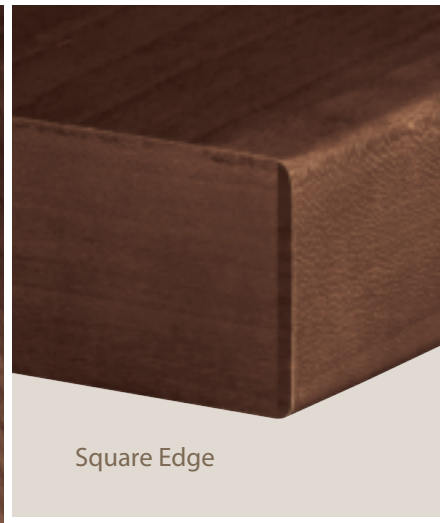

Mitre Fold Drawer Construction

Bevel Edge

Radius Edge

Coped Edge Detail

Square Edge

Chamfer Edge

Simple.

Functional adaptability is a signature feature in all of our products, and Tripoli is no exception. The expansive choice of components and dimensions, and multiple layout options for the desk, credenza, and return shells allow for non-handedness and easy re-configuration.

A sampling of the Tripoli product offering.

Tripoli wood casegoods feature 1.5" thick tops constructed with medium-density particleboard with a choice of a square or a thick 1.5" profile edge, and tops can be laminate or veneer surfaces. Cabinets use slip match veneer lay-up, and tops are book rotate matched for superior uniformity and grain definition. Adjustable floor glides are standard on all Tripoli wood casegoods, and locks are standard on all storage with file drawers.