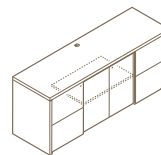

Door/Drawer Credenza with Double Pedestals