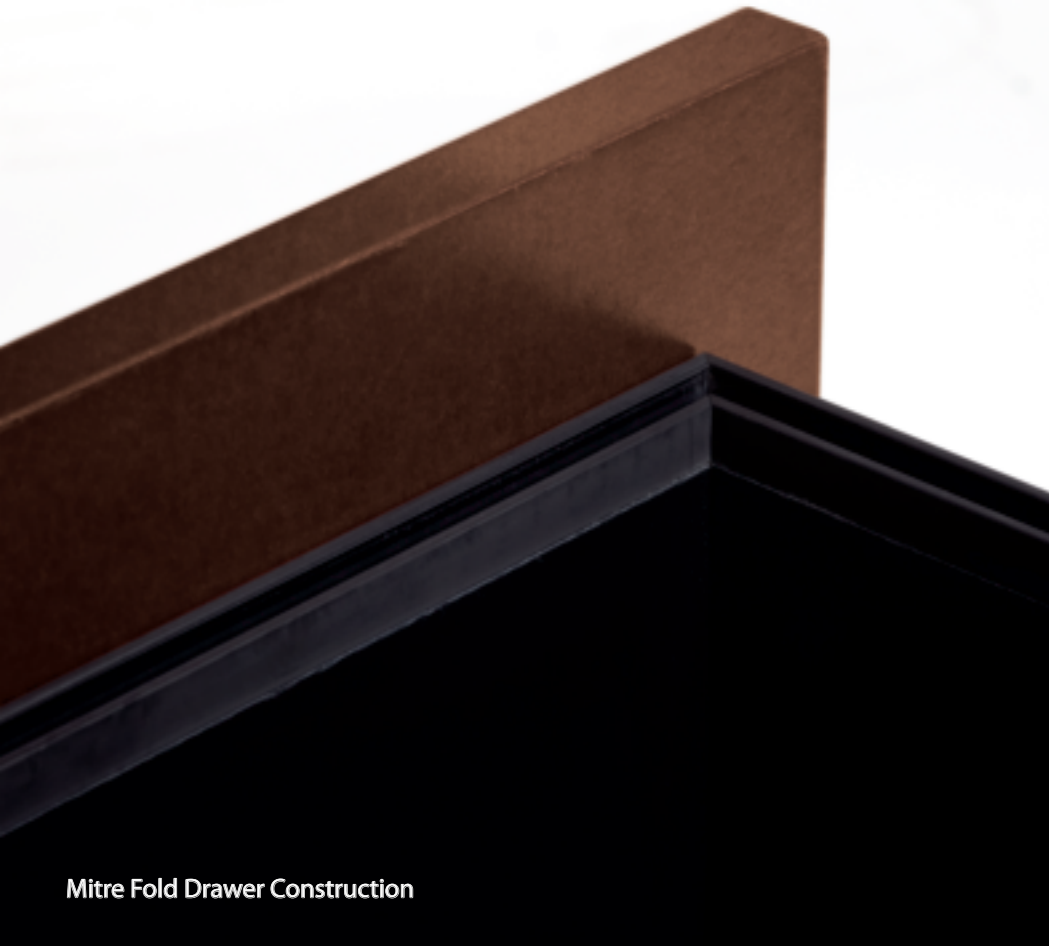

Tripoli™

HAWORTH

Timeless.

The craftsmanship and attention to detail evident throughout the Tripoli line lend an understated, enduring design and sense of stability. This ageless product consists of proven features like a concealed finger pull and beautifully crafted top shapes and edge details.

Established.

A Tripoli office suite instills a sense of confidence in its occupant. Its thick, substantial tops and exposed end-panels create a distinct line of furniture that speaks volumes about your organization's culture – and the expectations of your clients.

Mitre Fold Drawer Construction

Bevel Edge

Radius Edge

Coped Edge Detail

Square Edge

Chamfer Edge

Simple.

Functional adaptability is a signature feature in all of our products, and Tripoli is no exception. The expansive choice of components and dimensions, and multiple layout options for the desk, credenza, and return shells allow for non-handedness and easy re-configuration.

A sampling of the Tripoli product offering.

Tripoli wood casegoods feature 1.5" thick tops constructed with medium-density particleboard with a choice of a square or a thick 1.5" profile edge, and tops can be laminate or veneer surfaces. Cabinets use slip match veneer lay-up, and tops are book rotate matched for superior uniformity and grain definition. Adjustable floor glides are standard on all Tripoli wood casegoods, and locks are standard on all storage with file drawers.