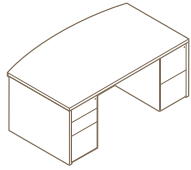

Mitre Fold Drawer Construction

Bevel Edge

Radius Edge

Coped Edge Detail

Square Edge

Chamfer Edge

Simple.

Functional adaptability is a signature feature in all of our products, and Tripoli is no exception. The expansive choice of components and dimensions, and multiple layout options for the desk, credenza, and return shells allow for non-handedness and easy re-configuration.

A sampling of the Tripoli product offering.

Tripoli wood casegoods feature 1.5" thick tops constructed with medium-density particleboard with a choice of a square or a thick 1.5" profile edge, and tops can be laminate or veneer surfaces. Cabinets use slip match veneer lay-up, and tops are book rotate matched for superior uniformity and grain definition. Adjustable floor glides are standard on all Tripoli wood casegoods, and locks are standard on all storage with file drawers.