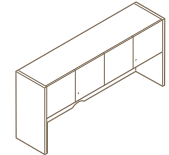

Vertical Storage Unit