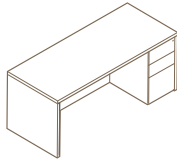

Mitre Fold Drawer Construction

Bevel Edge

Radius Edge

Coped Edge Detail

Square Edge

Chamfer Edge

Simple.

Functional adaptability is a signature feature in all of our products, and Tripoli is no exception. The expansive choice of components and dimensions, and multiple layout options for the desk, credenza, and return shells allow for non-handedness and easy re-configuration.

A sampling of the Tripoli product offering.

Tripoli wood casegoods feature 1.5" thick tops constructed with medium-density particleboard with a choice of a square or a thick 1.5" profile edge, and tops can be laminate or veneer surfaces. Cabinets use slip match veneer lay-up, and tops are book rotate matched for superior uniformity and grain definition. Adjustable floor glides are standard on all Tripoli wood casegoods, and locks are standard on all storage with file drawers.

Double Pedestal Bow Desk

Single Pedestal Desk

Return Shell

Bridge

D-Top

Corner Unit

Credenza Shell

Credenza with Single Pedestal