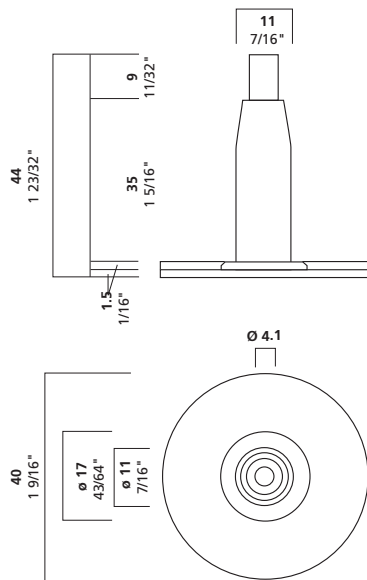

SF35RSET

°SF35RSET

SF35R is a standard glass shelf support. The clean lines of the body offer a nice detail, while supporting up to 1" thick through-drilled glass. Also available with Safety cap to prevent unintentional movement (SF35SR).

° Product Information

cable size

1/16" 1.5 mm

3/32" 2.5 mm

2-3

maximum weight

1/16": 65 lbs. 30 kg

3/32": 155 lbs. 70 kg

function

midway: glass, plexiglass

installation instructions

Use to suspend glass shelf horizontally. Make a 1/2" (13 mm) hole in glass, insert gripper body from the bottom with the rubber pad in between.