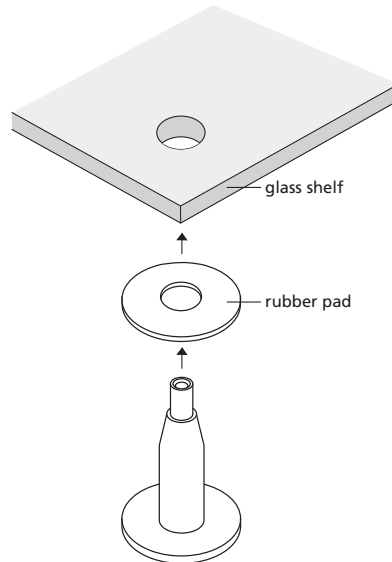

SF35RSET

°SF35RSET

SF35R is a standard glass shelf support. The clean lines of the body offer a nice detail, while supporting up to 1" thick through-drilled glass. Also available with Safety cap to prevent unintentional movement (SF35SR).

° Product Information

cable size

1/16" 1.5 mm

3/32" 2.5 mm

2-3

maximum weight

1/16": 65 lbs. 30 kg

3/32": 155 lbs. 70 kg

function

midway: glass, plexiglass

installation instructions

Use to suspend glass shelf horizontally. Make a 1/2" (13 mm) hole in glass, insert gripper body from the bottom with the rubber pad in between.