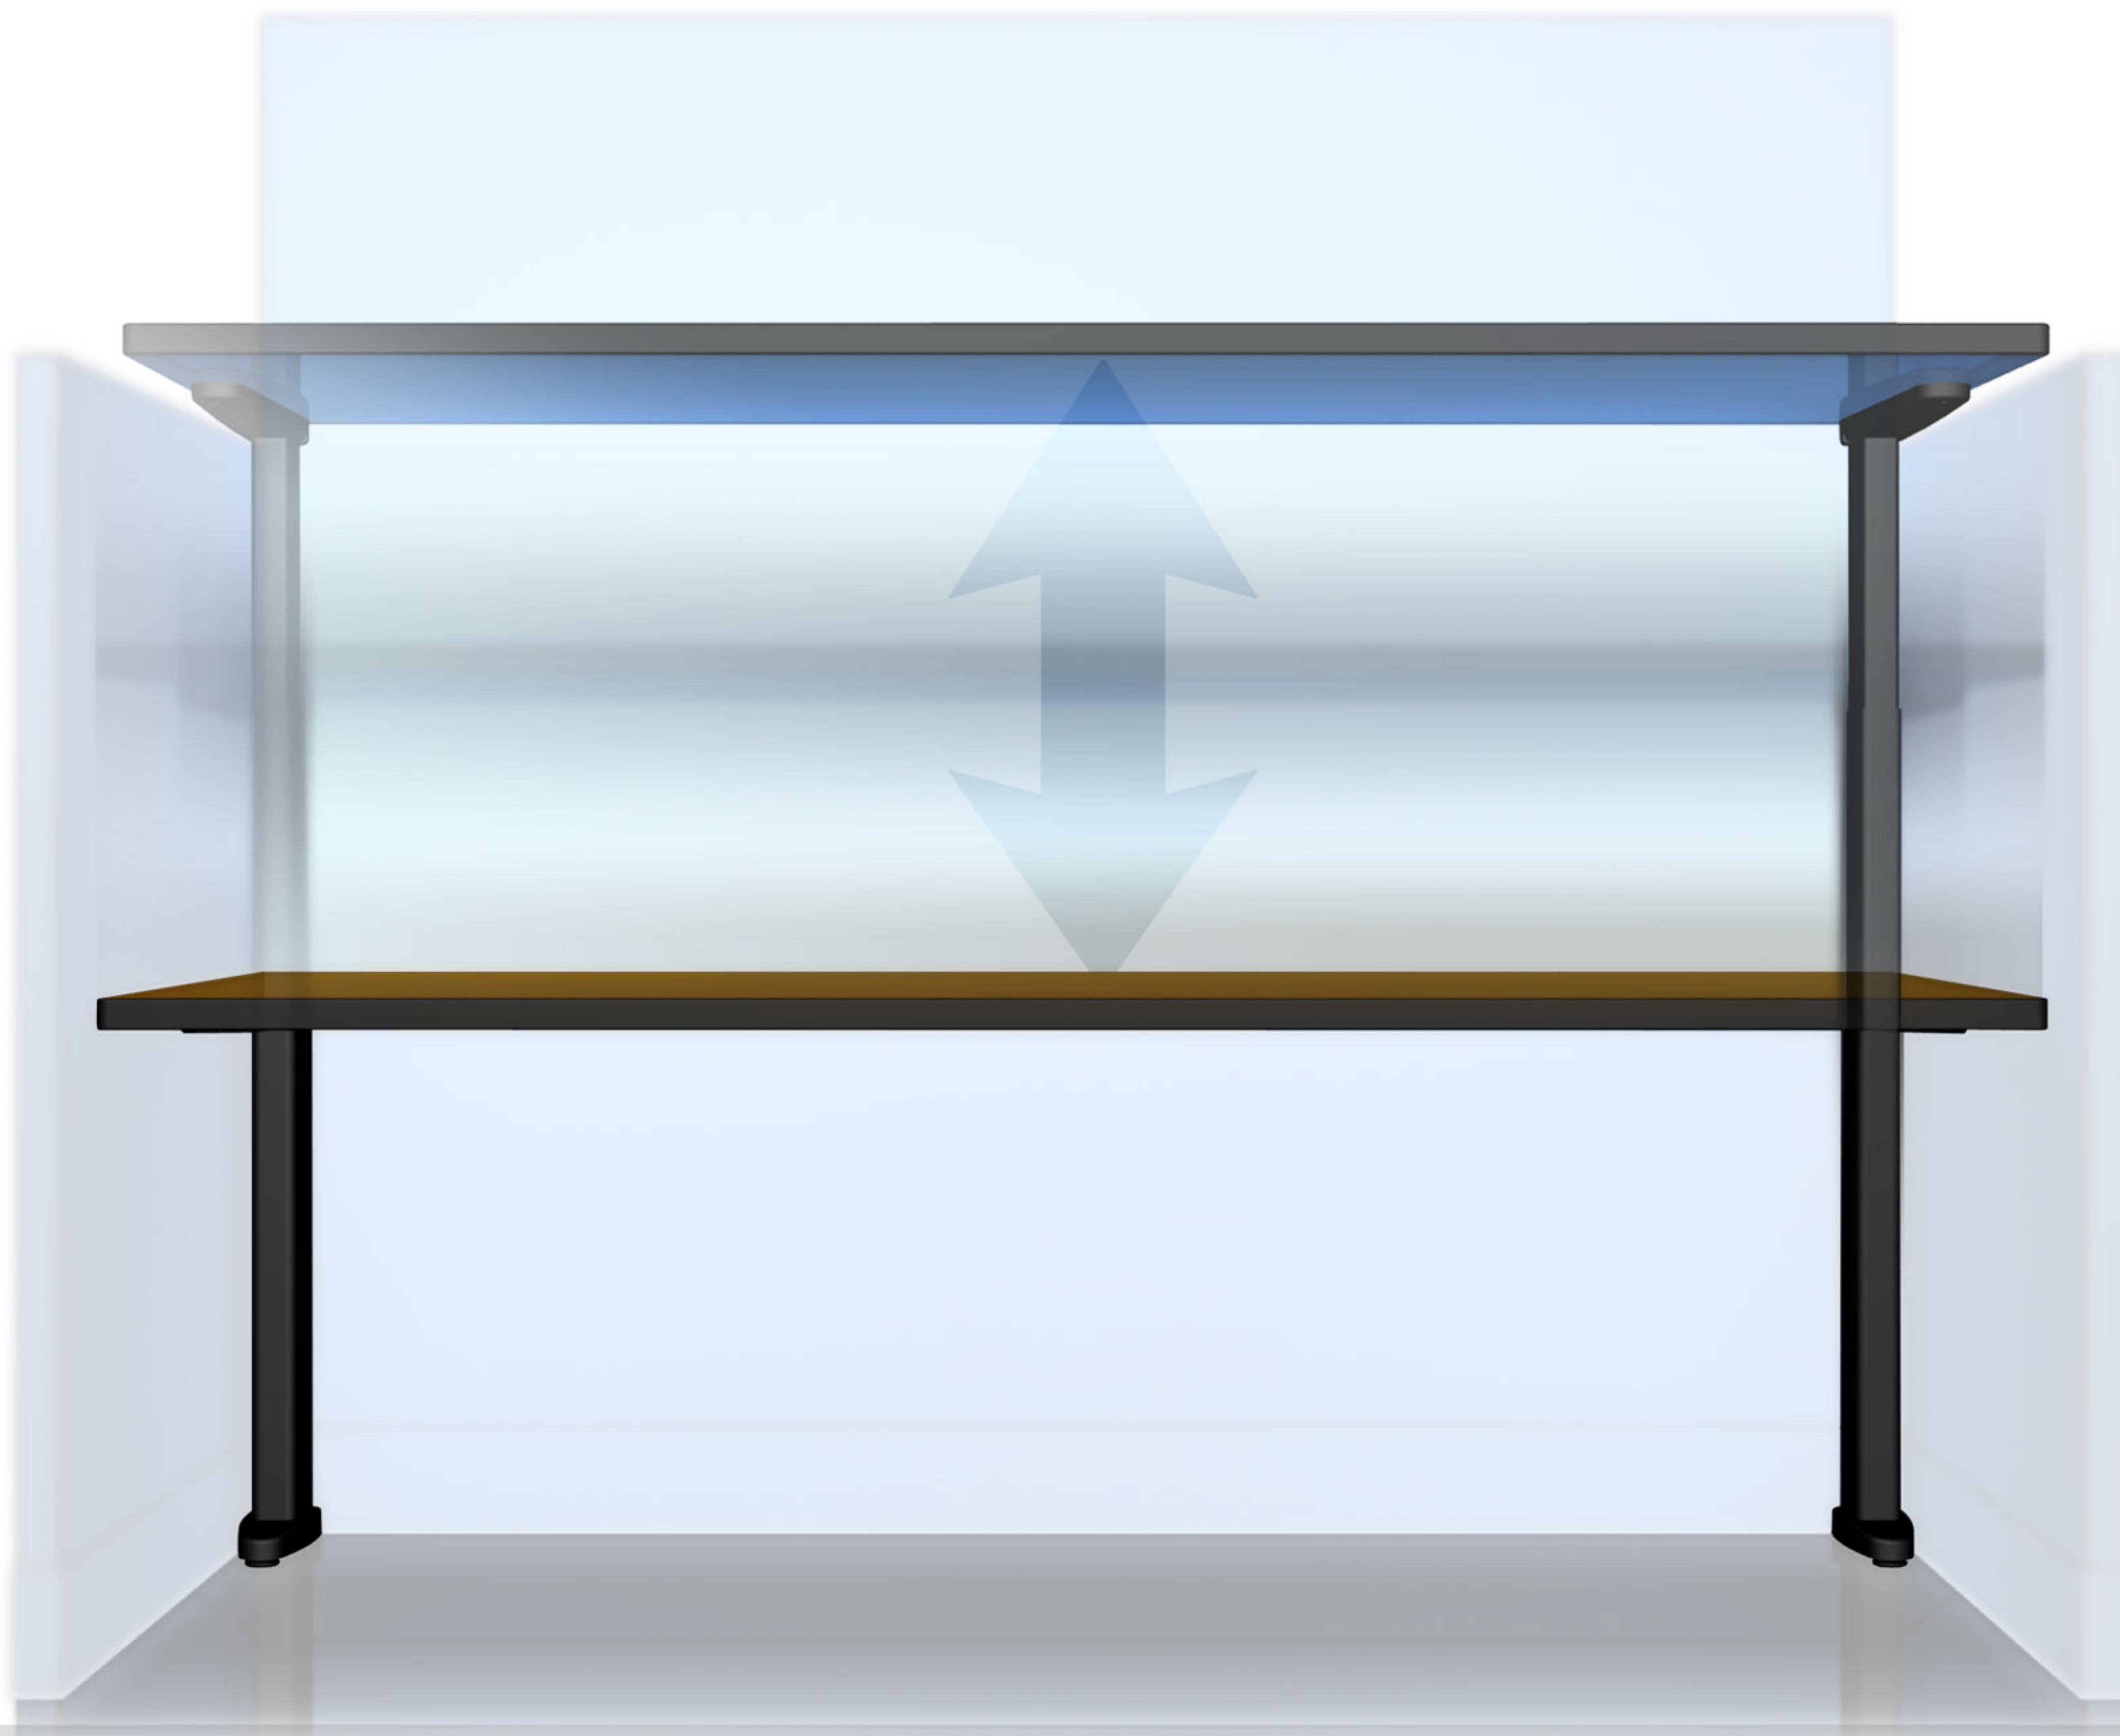

Integrated Levitation System

Controler & Remote Mechanism

50" Raised

24" Lowered

Integrated Levitation System Mounting Options