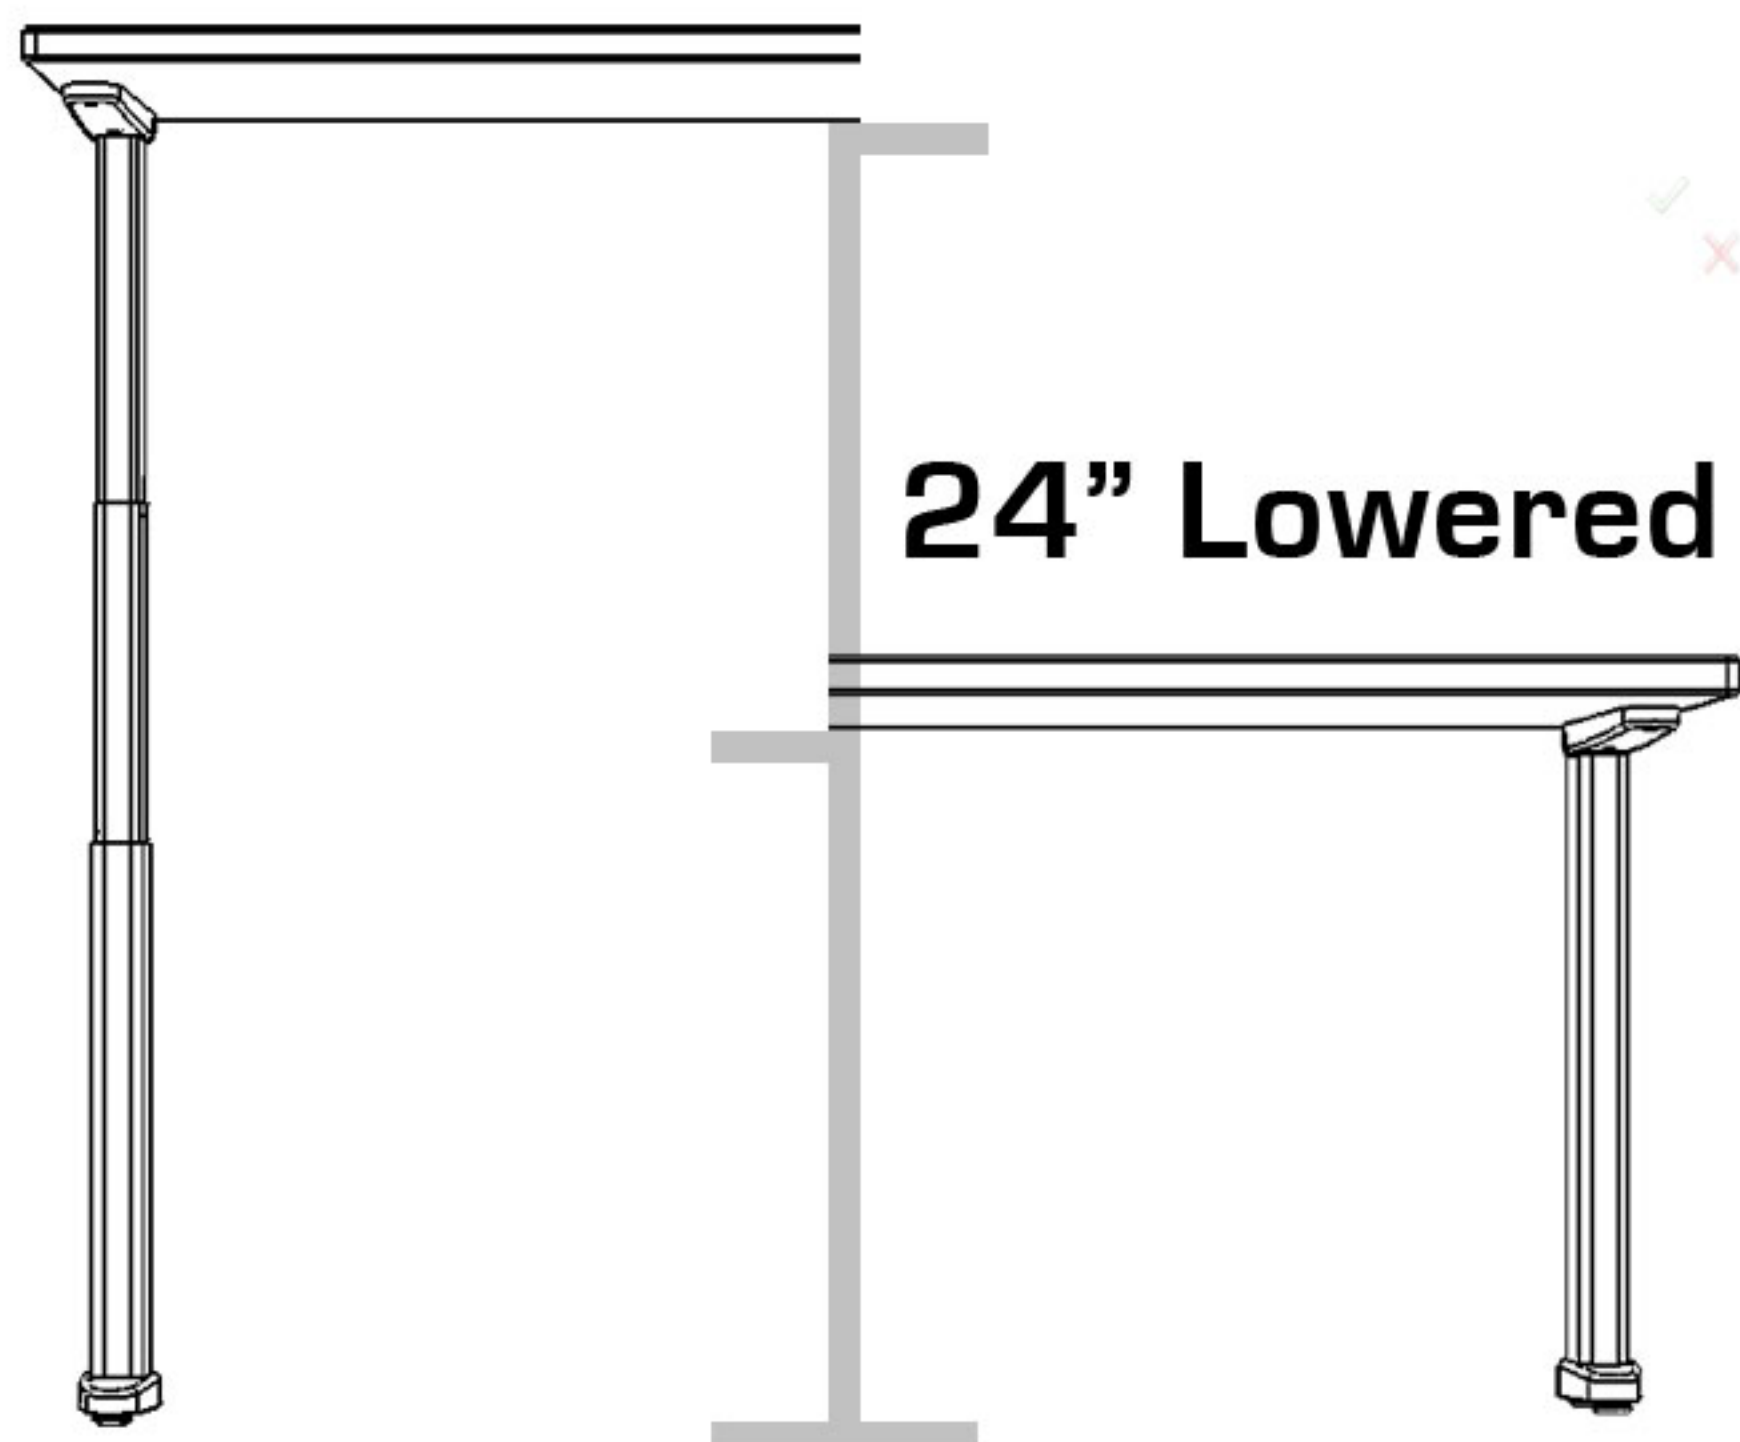

Integrated Levitation System

Controler & Remote Mechanism

50" Raised

24" Lowered

Integrated Levitation System Mounting Options