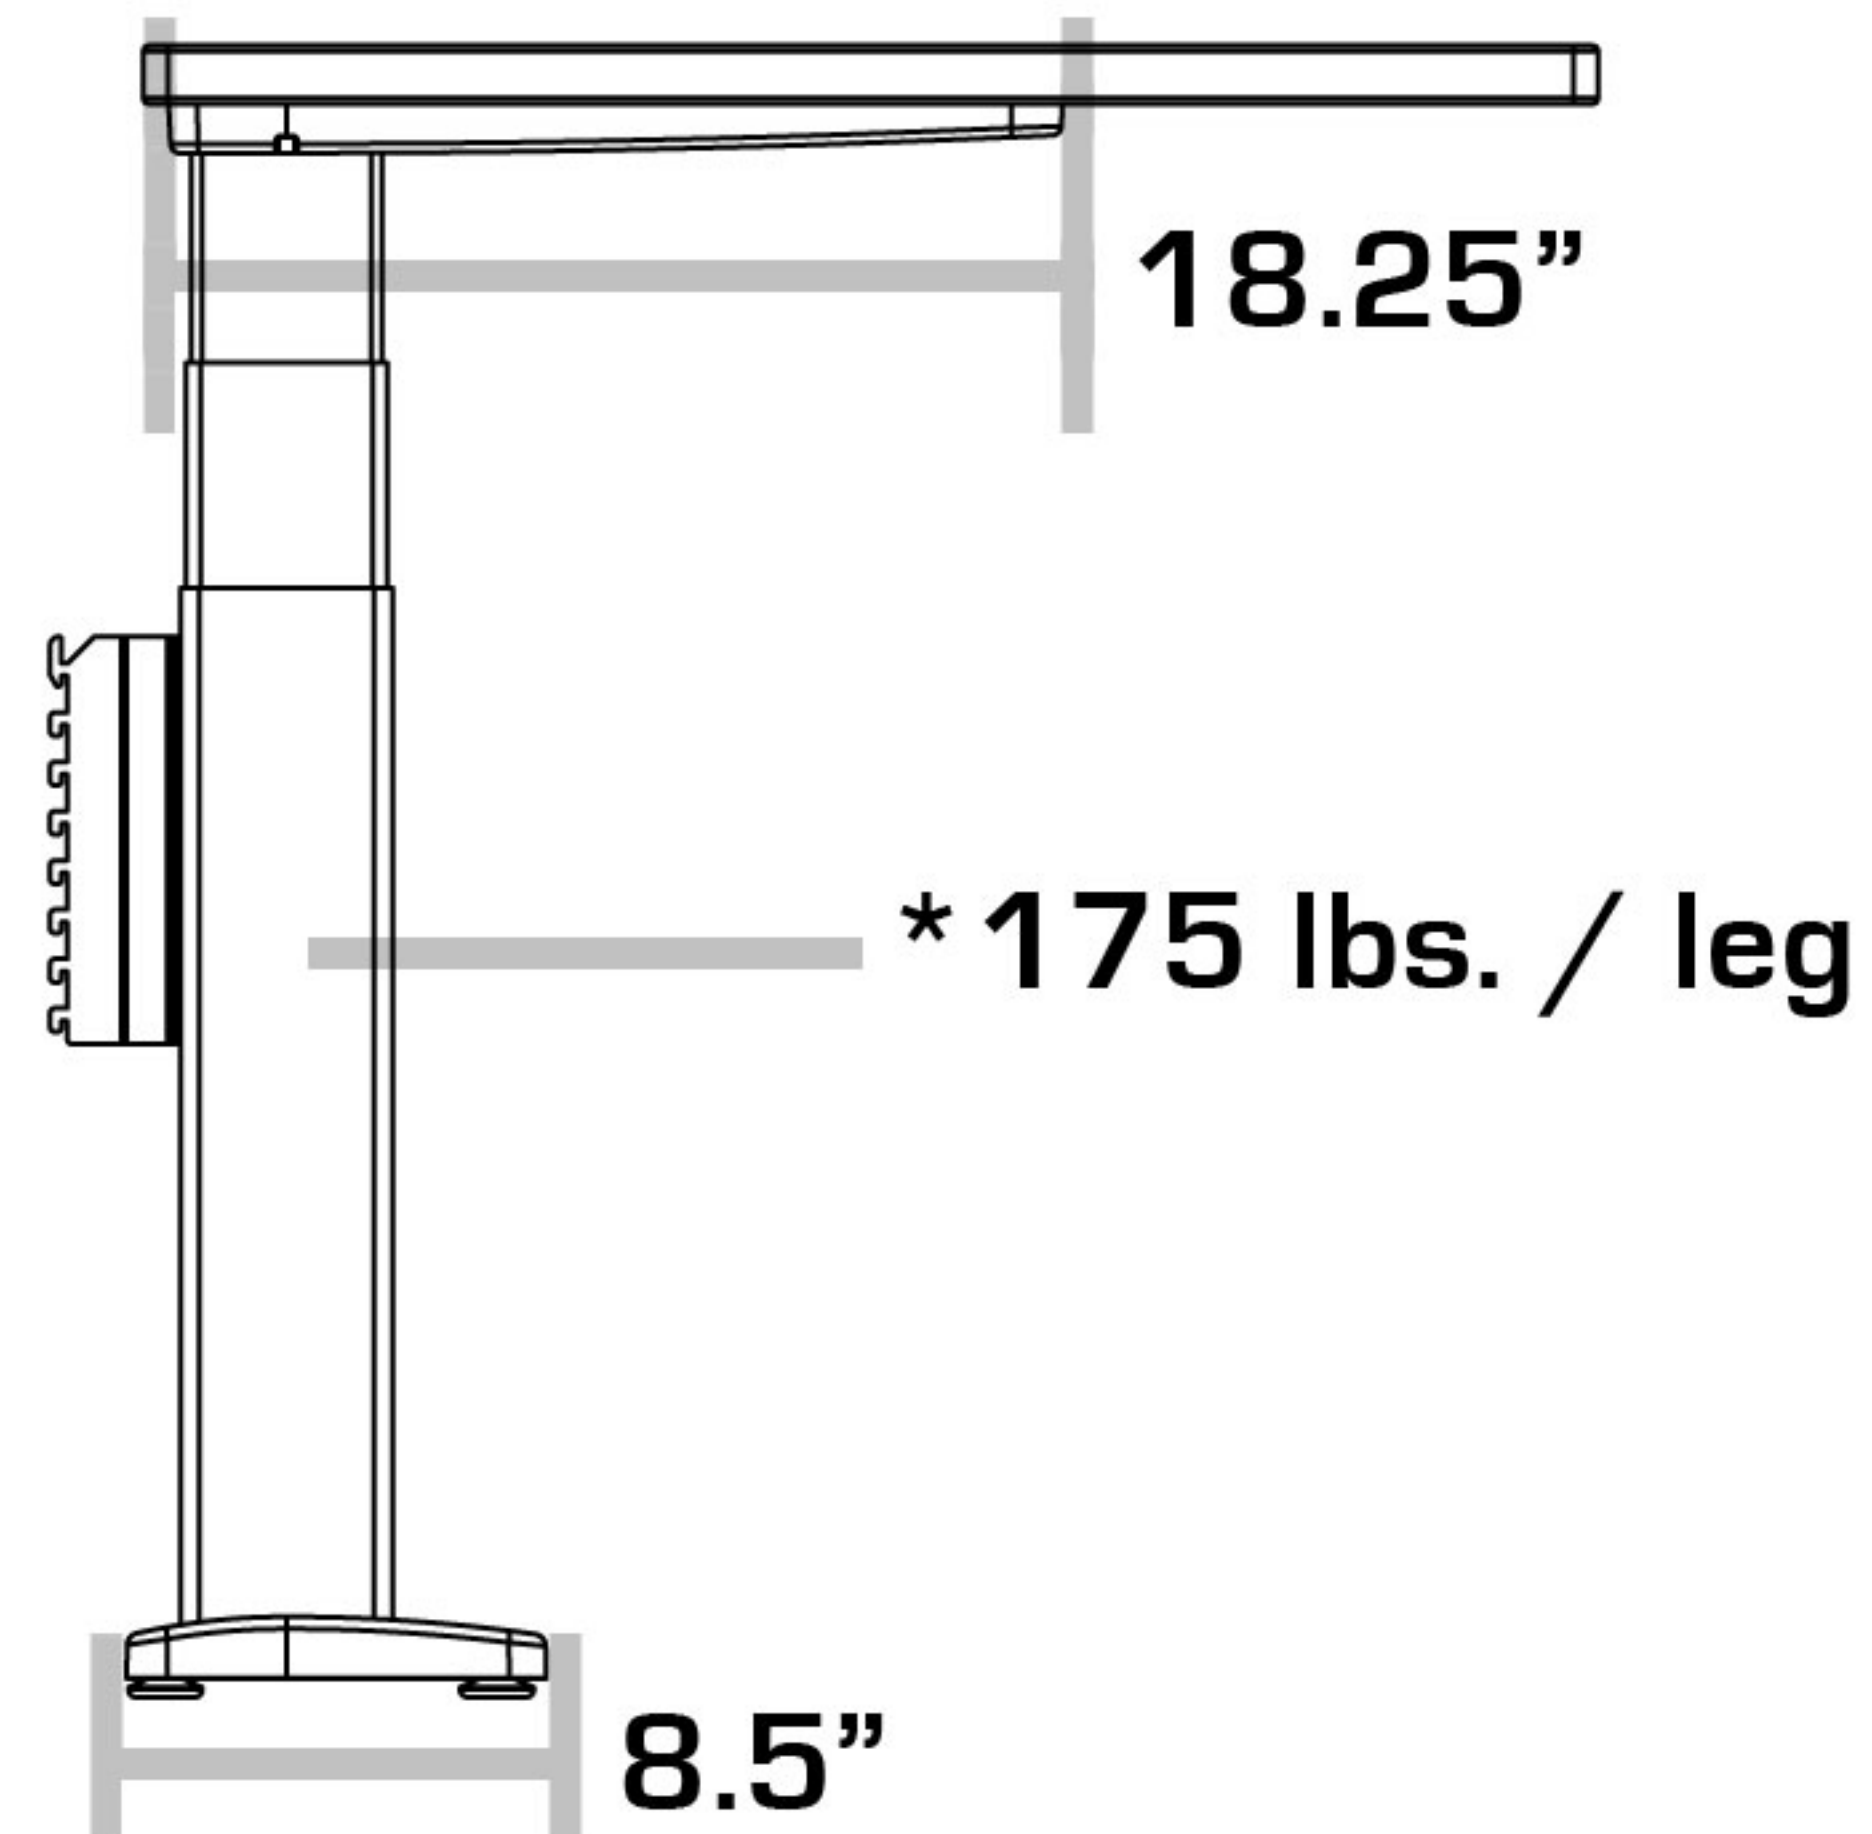

Integrated Levitation System

Controler & Remote Mechanism

50" Raised

24" Lowered

Integrated Levitation System Mounting Options