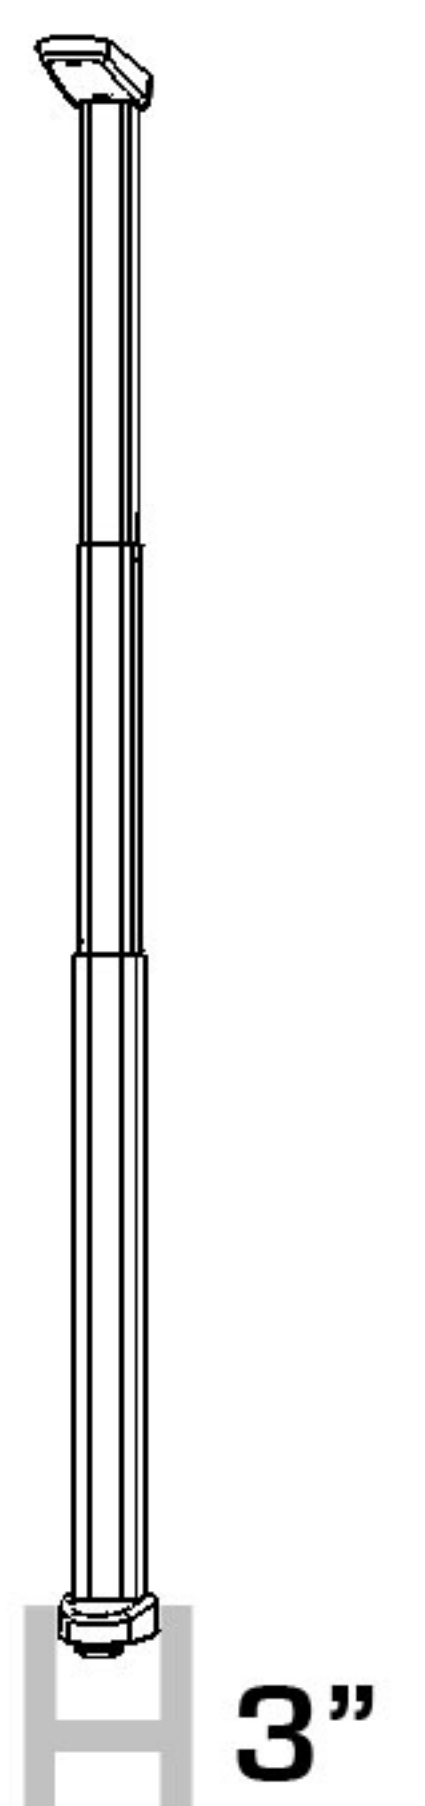

Integrated Levitation System

Controler & Remote Mechanism

50" Raised

24" Lowered

Integrated Levitation System Mounting Options