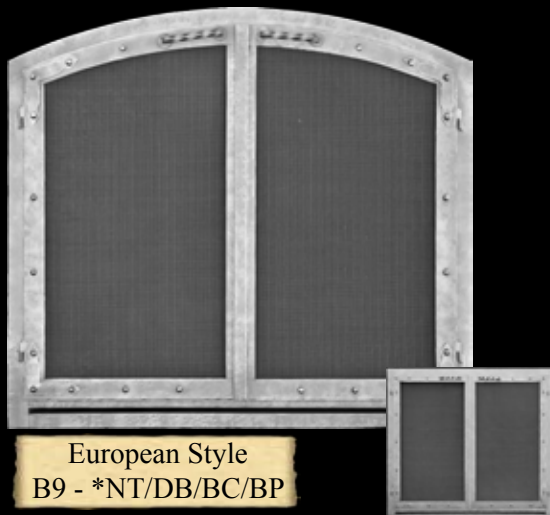

If you are looking for a truly impressive, yet economical, fireplace setting, then search no further. **THE BIG SKY**, is a magnificent combination of modern fireplace technology and true custom craftsmanship. With an opening size of **48" wide by 42" tall** it towers above the competition. Whether passing by or staring into the fire, you will be amazed at how the split brick herringbone masonry interior provides a realistic look that can only be compared to a hand crafted masonry fireplace.

Craftsman Style
B1 - *BK/NT//DB/BC

Cabinet Style
B7 - *BK/NT/DB/BC/RT/BP

European Style
B9 - *NT/DB/BC/BP

Old World Style
B2 - *NT/BC/BP/RT

*Designs are designated for available finishes. For alternate customizations or to see faces with finish options contact IRONHAUS at www.ironhaus.com or contact your Dealer.