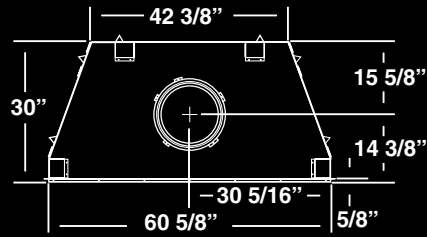

NT - Hammered Natural

The Big Sky - Specifications

For more information or dealer locations please visit us on the web or contact us.

IRONHAUS, Inc.

113 Lewis LN, Hamilton, MT 59840

1.866.880.0900 406.961.1800 406.961.1801 fax www.ironhaus.com