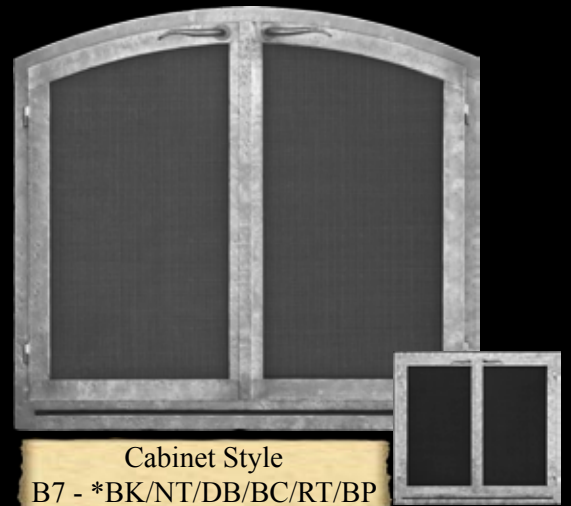

Cabinet Style
B7 - *BK/NT/DB/BC/RT/BP