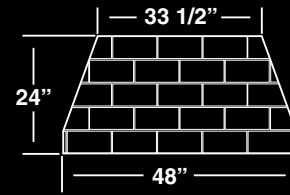

The Big Sky - Specifications

For more information or dealer locations please visit us on the web or contact us.

IRONHAUS, Inc.

113 Lewis LN, Hamilton, MT 59840

1.866.880.0900 406.961.1800 406.961.1801 fax www.ironhaus.com