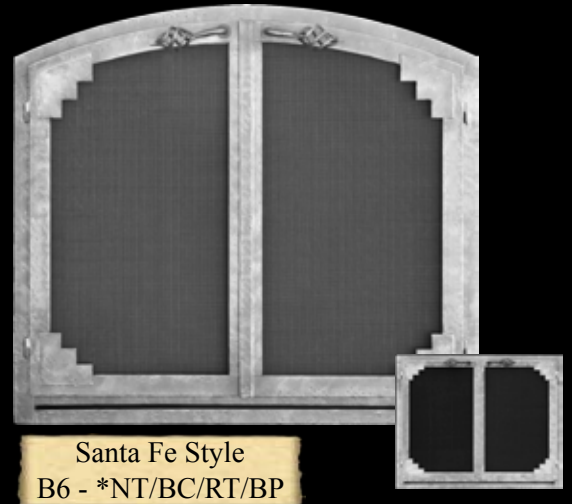

IRONHAUS

Handcrafted Fireplace Systems

The Big Sky

Woodburning Fireplace

Shown in
Arched Rustica Style

- *Massive 48" x 42" Opening*
- *Real Split Brick Herringbone Interior*
- *Reminiscent of a "Rumford" Style Fireplace*
- *Does Not Require Concrete Foundation; Fast Easy Install*
- *"Green" Design Burns Fire More Efficiently*
- *Style Coordinates With All IRONHAUS Products*

If you are looking for a truly impressive, yet economical, fireplace setting, then search no further. **THE BIG SKY**, is a magnificent combination of modern fireplace technology and true custom craftsmanship. With an opening size of **48" wide by 42" tall** it towers above the competition. Whether passing by or staring into the fire, you will be amazed at how the split brick herringbone masonry interior provides a realistic look that can only be compared to a hand crafted masonry fireplace.

Craftsman Style
B1 - *BK/NT//DB/BC

Cabinet Style
B7 - *BK/NT/DB/BC/RT/BP

European Style
B9 - *NT/DB/BC/BP

Old World Style
B2 - *NT/BC/BP/RT

*Designs are designated for available finishes. For alternate customizations or to see faces with finish options contact IRONHAUS at www.ironhaus.com or contact your Dealer.