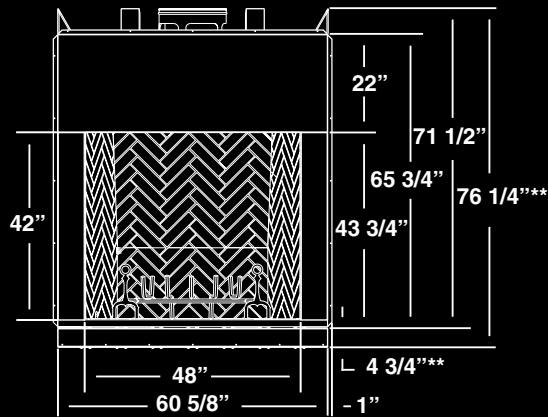

The Big Sky - Specifications

For more information or dealer locations please visit us on the web or contact us.

IRONHAUS, Inc.

113 Lewis LN, Hamilton, MT 59840

1.866.880.0900 406.961.1800 406.961.1801 fax www.ironhaus.com