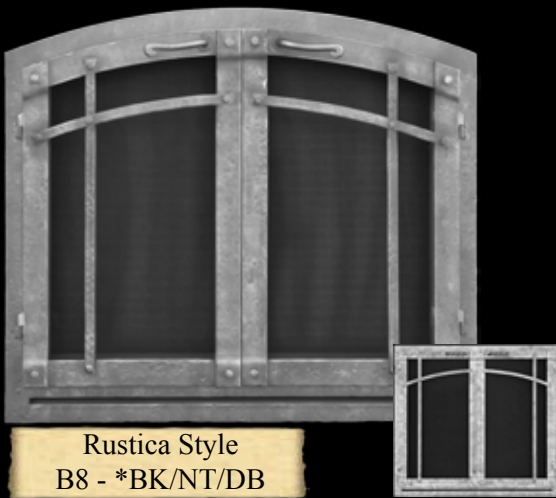

IRONHAUS

Handcrafted Fireplace Systems

The Big Sky

Woodburning Fireplace

Shown in
Arched Rustica Style

- *Massive 48" x 42" Opening*
- *Real Split Brick Herringbone Interior*
- *Reminiscent of a "Rumford" Style Fireplace*
- *Does Not Require Concrete Foundation; Fast Easy Install*
- *"Green" Design Burns Fire More Efficiently*
- *Style Coordinates With All IRONHAUS Products*

If you are looking for a truly impressive, yet economical, fireplace setting, then search no further. **THE BIG SKY**, is a magnificent combination of modern fireplace technology and true custom craftsmanship. With an opening size of **48" wide by 42" tall** it towers above the competition. Whether passing by or staring into the fire, you will be amazed at how the split brick herringbone masonry interior provides a realistic look that can only be compared to a hand crafted masonry fireplace.

Craftsman Style
B1 - *BK/NT//DB/BC

Cabinet Style
B7 - *BK/NT/DB/BC/RT/BP

European Style
B9 - *NT/DB/BC/BP

Old World Style
B2 - *NT/BC/BP/RT

*Designs are designated for available finishes. For alternate customizations or to see faces with finish options contact IRONHAUS at www.ironhaus.com or contact your Dealer.