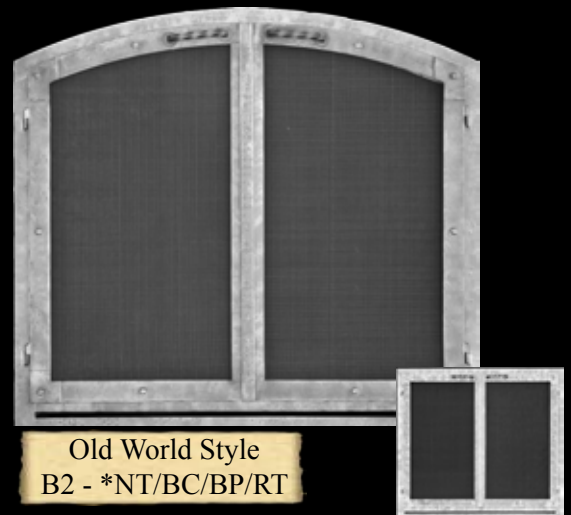

If you are looking for a truly impressive, yet economical, fireplace setting, then search no further. **THE BIG SKY**, is a magnificent combination of modern fireplace technology and true custom craftsmanship. With an opening size of **48" wide by 42" tall** it towers above the competition. Whether passing by or staring into the fire, you will be amazed at how the split brick herringbone masonry interior provides a realistic look that can only be compared to a hand crafted masonry fireplace.

Craftsman Style
B1 - *BK/NT//DB/BC

Cabinet Style
B7 - *BK/NT/DB/BC/RT/BP

European Style
B9 - *NT/DB/BC/BP

Old World Style
B2 - *NT/BC/BP/RT

*Designs are designated for available finishes. For alternate customizations or to see faces with finish options contact IRONHAUS at www.ironhaus.com or contact your Dealer.