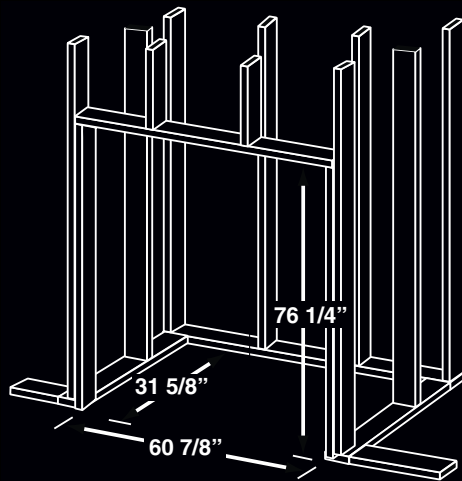

The Big Sky - Specifications

For more information or dealer locations please visit us on the web or contact us.

IRONHAUS, Inc.

113 Lewis LN, Hamilton, MT 59840

1.866.880.0900 406.961.1800 406.961.1801 fax www.ironhaus.com