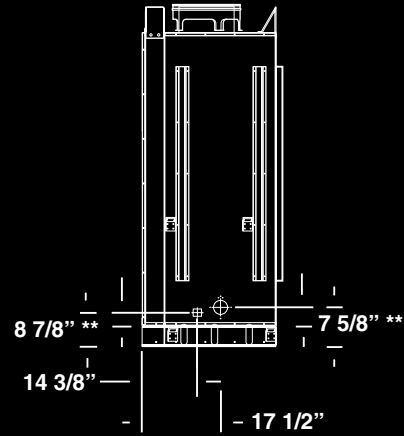

If you are looking for a truly impressive, yet economical, fireplace setting, then search no further. **THE BIG SKY**, is a magnificent combination of modern fireplace technology and true custom craftsmanship. With an opening size of **48" wide by 42" tall** it towers above the competition. Whether passing by or staring into the fire, you will be amazed at how the split brick herringbone masonry interior provides a realistic look that can only be compared to a hand crafted masonry fireplace.

NT - Hammered Natural

The Big Sky - Specifications

For more information or dealer locations please visit us on the web or contact us.

IRONHAUS, Inc.

113 Lewis LN, Hamilton, MT 59840

1.866.880.0900 406.961.1800 406.961.1801 fax www.ironhaus.com