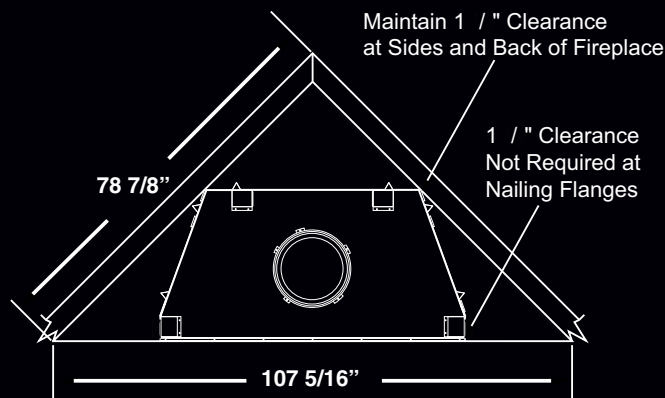

The Big Sky - Specifications

For more information or dealer locations please visit us on the web or contact us.

IRONHAUS, Inc.

113 Lewis LN, Hamilton, MT 59840

1.866.880.0900 406.961.1800 406.961.1801 fax www.ironhaus.com