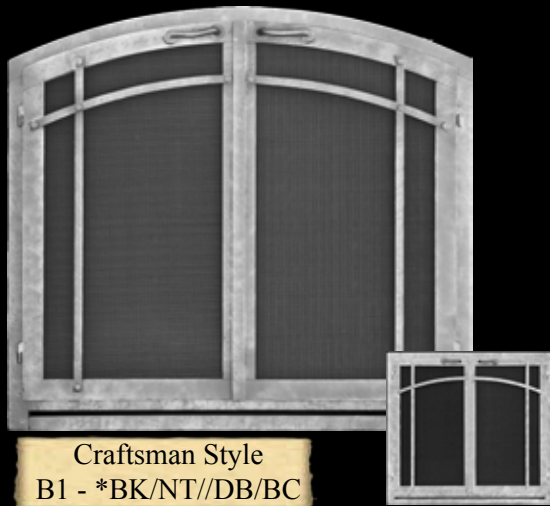

Craftsman Style
B1 - *BK/NT//DB/BC