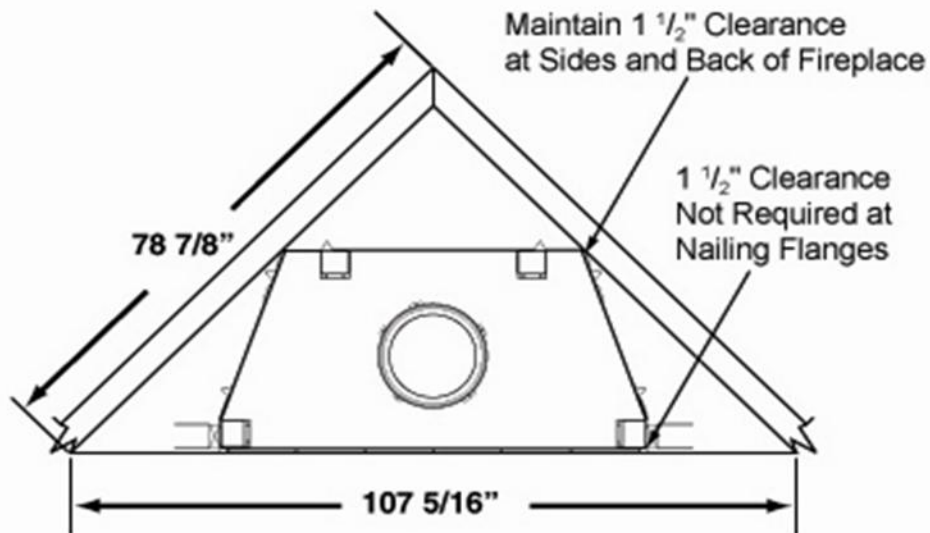

Vent Size	12 3/8"
Min. Pipe Clearance	2"
Min. System Height	16'
- w/ Single Offset	16'
- w/ Two Offsets	22' 0"
Max. Dist. Between Elbows	6' 0"
Max. System Height	50' 0"

(Right side view)

* Measurement for Left side.

** With Hearth Spacer (Required installation on combustible floors).

Big Sky

48" Wood Burning Fireplace

Ceiling / Roof Opening		w/ 30° Offset
Pitch	Opening	
Flat	19.5"	22"
0 - 6/12	22"	N/A
6/12 - 12/12	27"	N/A

NOTE:

A Hearth Extension Projecting a Minimum of 20" in Front of, and 18" Beyond Each Side of the Fireplace Opening is Required to Protect Combustible Floor Construction in Front Of the Fireplace. See Installation Instructions for Complete Information