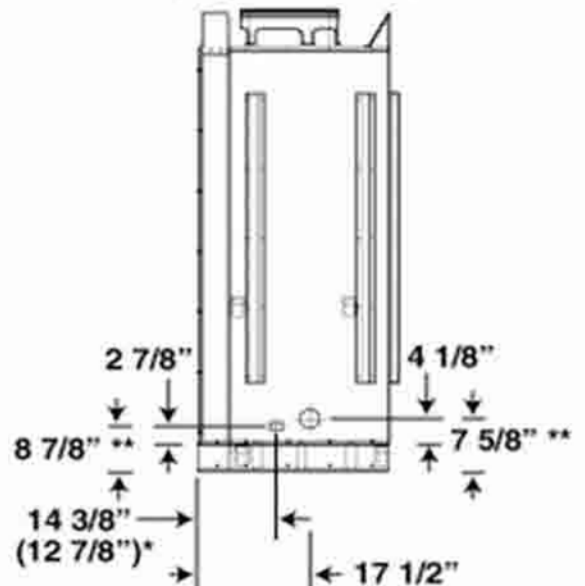

Big Sky

IRONHAUS

Handcrafted Fireplace Systems

- UL 127 Certified | **48" Wood Burning Fireplace**
- Flush to Floor Hearth
 - Slant Back Design
 - Mosaic Masonry™ Fireplace Technology
 - Full Masonry Design
 - Full Length Nailing Flanges

Vent Size	12 3/8"
Min. Pipe Clearance	2"
Min. System Height	16'
- w/ Single Offset	16'
- w/ Two Offsets	22' 0"
Max. Dist. Between Elbows	6' 0"
Max. System Height	50' 0"

(Right side view)

* Measurement for Left side.