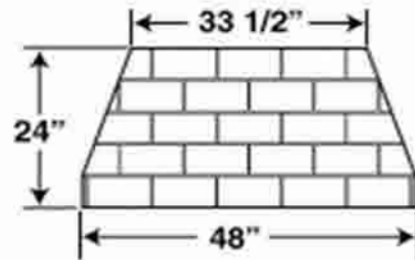

Big Sky

IRONHAUS

Handcrafted Fireplace Systems

- UL 127 Certified | **48" Wood Burning Fireplace**
- Flush to Floor Hearth
 - Slant Back Design
 - Mosaic Masonry™ Fireplace Technology
 - Full Masonry Design
 - Full Length Nailing Flanges

Vent Size	12 3/8"
Min. Pipe Clearance	2"
Min. System Height	16'
- w/ Single Offset	16'
- w/ Two Offsets	22' 0"
Max. Dist. Between Elbows	6' 0"
Max. System Height	50' 0"

(Right side view)

* Measurement for Left side.