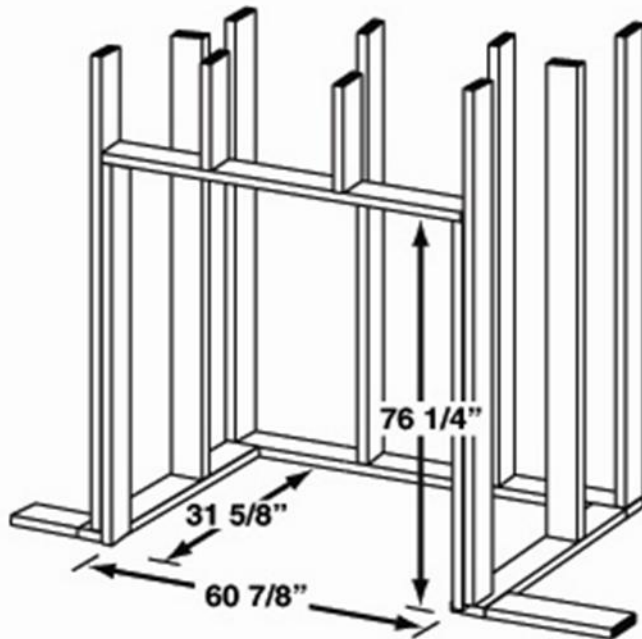

Big Sky

IRONHAUS

Handcrafted Fireplace Systems

- UL 127 Certified | **48" Wood Burning Fireplace**
- Flush to Floor Hearth
 - Slant Back Design
 - Mosaic Masonry™ Fireplace Technology
 - Full Masonry Design
 - Full Length Nailing Flanges

Vent Size	12 3/8"
Min. Pipe Clearance	2"
Min. System Height	16'
- w/ Single Offset	16'
- w/ Two Offsets	22' 0"
Max. Dist. Between Elbows	6' 0"
Max. System Height	50' 0"

(Right side view)

* Measurement for Left side.

** With Hearth Spacer (Required installation on combustible floors).

Big Sky

48" Wood Burning Fireplace

Ceiling / Roof Opening		w/ 30° Offset
Pitch	Opening	
Flat	19.5"	22"
0 - 6/12	22"	N/A
6/12 - 12/12	27"	N/A

NOTE:

A Hearth Extension Projecting a Minimum of 20" in Front of, and 18" Beyond Each Side of the Fireplace Opening is Required to Protect Combustible Floor Construction in Front Of the Fireplace. See Installation Instructions for Complete Information