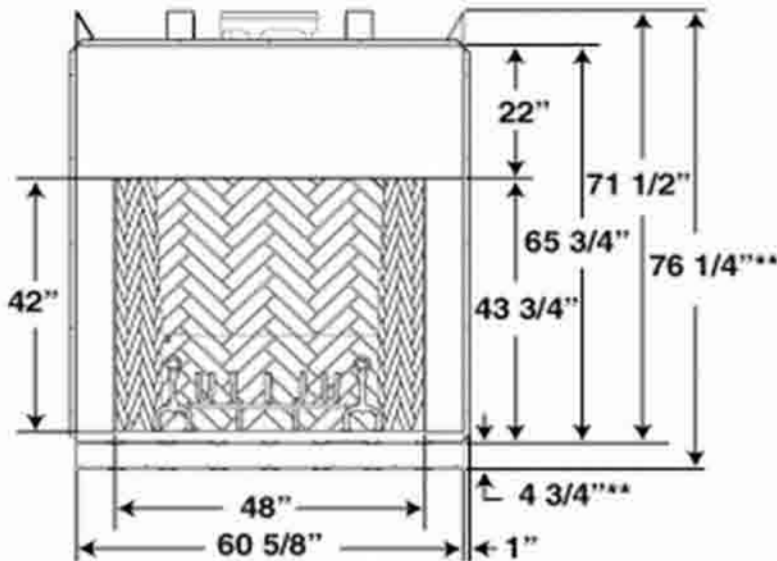

Big Sky

IRONHAUS

Handcrafted Fireplace Systems

- UL 127 Certified | **48" Wood Burning Fireplace**
- Flush to Floor Hearth
 - Slant Back Design
 - Mosaic Masonry™ Fireplace Technology
 - Full Masonry Design
 - Full Length Nailing Flanges

Vent Size	12 3/8"
Min. Pipe Clearance	2"
Min. System Height	16'
- w/ Single Offset	16'
- w/ Two Offsets	22' 0"
Max. Dist. Between Elbows	6' 0"
Max. System Height	50' 0"

(Right side view)

* Measurement for Left side.