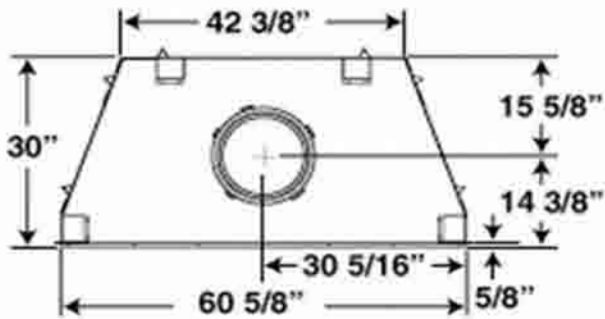

Big Sky

IRONHAUS

Handcrafted Fireplace Systems

- UL 127 Certified | **48" Wood Burning Fireplace**
- Flush to Floor Hearth
 - Slant Back Design
 - Mosaic Masonry™ Fireplace Technology
 - Full Masonry Design
 - Full Length Nailing Flanges

Vent Size	12 3/8"
Min. Pipe Clearance	2"
Min. System Height	16'
- w/ Single Offset	16'
- w/ Two Offsets	22' 0"
Max. Dist. Between Elbows	6' 0"
Max. System Height	50' 0"

(Right side view)

* Measurement for Left side.