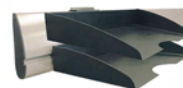

SpaceBeam is designed to integrate aesthetically and functionally into any furniture system or application.

SpaceBeam accessories allow for the ultimate space conscious workstations.

### SpaceBeam Mounting Options

Bolt Through

Grommet

C-Clamp

Large C-Clamp

Wall

Panel

### SpaceBeam Configurations

Standard

Back to Back

Stacking

Stacking  
Back to Back