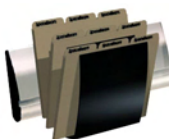

SpaceBeam is designed to integrate aesthetically and functionally into any furniture system or application.

SpaceBeam accessories allow for the ultimate space conscious workstations.

### SpaceBeam Mounting Options

Bolt Through

Grommet

C-Clamp

Large C-Clamp

Wall

Panel

### SpaceBeam Configurations

Standard

Back to Back

Stacking

Stacking  
Back to Back