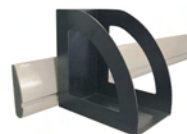

SpaceBeam is designed to integrate aesthetically and functionally into any furniture system or application.

SpaceBeam accessories allow for the ultimate space conscious workstations.

### SpaceBeam Mounting Options

Bolt Through

Grommet

C-Clamp

Large C-Clamp

Wall

Panel

### SpaceBeam Configurations

Standard

Back to Back

Stacking

Stacking  
Back to Back