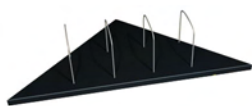

SpaceBeam is designed to integrate aesthetically and functionally into any furniture system or application.

SpaceBeam accessories allow for the ultimate space conscious workstations.

### SpaceBeam Mounting Options

Bolt Through

Grommet

C-Clamp

Large C-Clamp

Wall

Panel

### SpaceBeam Configurations

Standard

Back to Back

Stacking

Stacking  
Back to Back