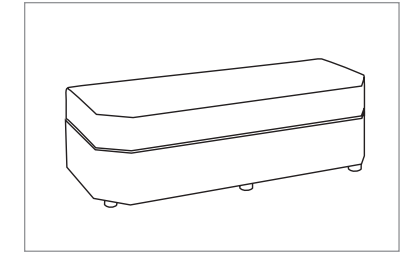

GILIA

GILIA

4430 - Gilia straight unit

4430BAR - Gilia Bariatric unit

4432 - Gilia inside unit

4435 - Gilia outside unit

4434 - Gilia corner unit

4436 - Gilia end unit

DIMENSIONS

Gilia Straight Unit

Seat Width	23.5"
Seat Height	17"
Seat Depth	19"
Overall Height	32"

Gilia Inside/Outside Unit

Seat Width	26"/33.5"
Seat Height	17"
Seat Depth	19"
Overall Height	32"

Gilia End Unit

Seat Width	56"
Seat Height	17"
Seat Depth	23.5"

Gilia Corner Unit

Seat Width	19"
Seat Height	17"
Seat Depth	19"
Overall Height	32"

Bariatric
30"

INSIDE

Gilia serpentine configuration

SPECIFICATIONS

- Origin: ERG Studio
- Frame features a Solid Hardwood/Multi-Ply tongue and groove construction
- Seat and back fully upholstered over high resiliency foam
- No Sag Springs installed on seat for Comfort and Durability
- Four black polyvinyl glides factory installed
- Coordinate with Cube Plus Occasional Tables
- Gilia offers Back-to-Back configurations