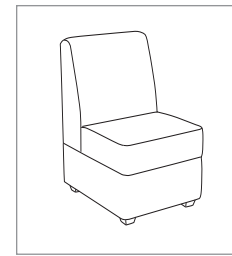

GILIA

GILIA

4430 - Gilia straight unit

4430BAR - Gilia Bariatric unit

4432 - Gilia inside unit

4435 - Gilia outside unit

4434 - Gilia corner unit

4436 - Gilia end unit

DIMENSIONS

Gilia Straight Unit

Seat Width	23.5"
Seat Height	17"
Seat Depth	19"
Overall Height	32"

Gilia Inside/Outside Unit

Seat Width	26"/33.5"
Seat Height	17"
Seat Depth	19"
Overall Height	32"

Gilia End Unit

Seat Width	56"
Seat Height	17"
Seat Depth	23.5"

Gilia Corner Unit

Seat Width	19"
Seat Height	17"
Seat Depth	19"
Overall Height	32"

Bariatric
30"

INSIDE

Gilia serpentine configuration

SPECIFICATIONS

- Origin: ERG Studio
- Frame features a Solid Hardwood/Multi-Ply tongue and groove construction
- Seat and back fully upholstered over high resiliency foam
- No Sag Springs installed on seat for Comfort and Durability
- Four black polyvinyl glides factory installed
- Coordinate with Cube Plus Occasional Tables
- Gilia offers Back-to-Back configurations