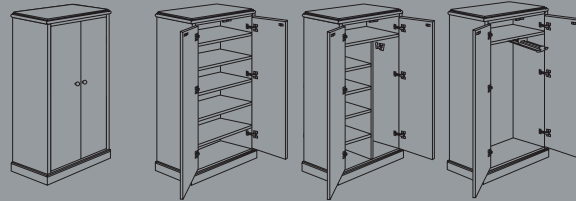

Desks

Credenzas

Returns

Computer Support Pieces

Bridge

Overheads

File Storage

Wardrobes

Bookcases

Coat Rack

Coffee Tables

End Tables

Jofco

P.O. Box 71
 Jasper, Indiana 47547-0071
 Toll free: 1-800-23-JOFCO
 Tel: 812-482-5154
 Email: furniture@jofco.com
 www.jofco.com