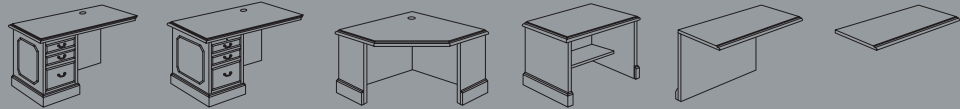

Walden

Sophistication, beauty, and durability define the Walden Collection. Classic top and base shaping, decorative picture frame molding, and rich solid hardwoods offer a distinct professional look.

Traditional and functional. A pull out writing shelf offers concealable access to an additional worksurface, and a center drawer with hardwood pencil tray allows for easy storage with classic appeal.

Desks

Credenzas

Returns

Computer Support Pieces

Bridge

Overheads

File Storage

Wardrobes