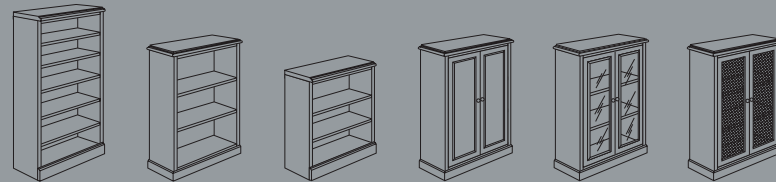

Walden

Sophistication, beauty, and durability define the Walden Collection. Classic top and base shaping, decorative picture frame molding, and rich solid hardwoods offer a distinct professional look.

Traditional and functional. A pull out writing shelf offers concealable access to an additional worksurface, and a center drawer with hardwood pencil tray allows for easy storage with classic appeal.

Desks

Credenzas

Returns

Computer Support Pieces

Bridge

Overheads

File Storage

Wardrobes

Bookcases

Coat Rack

Coffee Tables

End Tables

Jofco

P.O. Box 71
 Jasper, Indiana 47547-0071
 Toll free: 1-800-23-JOFCO
 Tel: 812-482-5154
 Email: furniture@jofco.com
 www.jofco.com