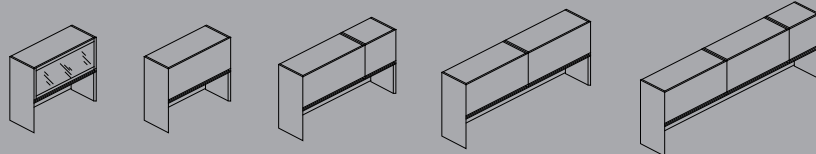

Overhead units reflect the series unprecedented features while achieving simplicity through minimalizing materials. The recessed bottom allows doors to act as a valance, and direct

connection to towers reduces the need for end panels. A vertical lift hinge with double length doors creates a futuristic look whereas the side swing hinge attributes to classic prestige.

Jofco

P.O. Box 71
Jasper, Indiana 47547-0071
Toll free: 1-800-23-JOFCO
Tel: 812-482-5154
Email: furniture@jofco.com
www.jofco.com

Desks

Run-Off Desks

Credenzas

Low Credenzas

Benches

Overheads