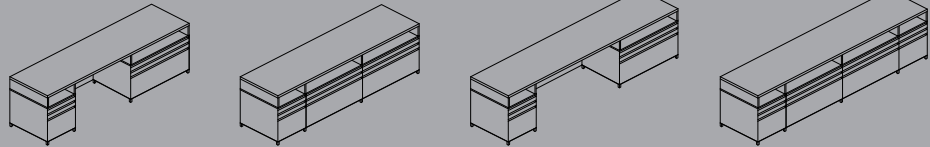

Innovation is supported with an array of storage options. Towers feature full length storage or pedestal. Benches incorporate drawer or top open storage for a blend of function and design.

Desk modesty panels and overhead doors are offered in wood with horizontal grain to accentuate the landscape appearance, or wood framed glass for variation of materials.

Overhead units reflect the series unprecedented features while achieving simplicity through minimalizing materials. The recessed bottom allows doors to act as a valance, and direct

connection to towers reduces the need for end panels. A vertical lift hinge with double length doors creates a futuristic look whereas the side swing hinge attributes to classic prestige.

Jofco

P.O. Box 71
Jasper, Indiana 47547-0071
Toll free: 1-800-23-JOFCO
Tel: 812-482-5154
Email: furniture@jofco.com
www.jofco.com

Desks

Run-Off Desks

Credenzas

Low Credenzas

Benches

Overheads