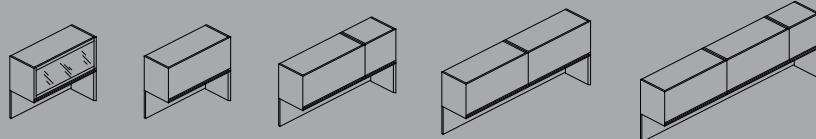

Overhead units reflect the series unprecedented features while achieving simplicity through minimalizing materials. The recessed bottom allows doors to act as a valance, and direct

connection to towers reduces the need for end panels. A vertical lift hinge with double length doors creates a futuristic look whereas the side swing hinge attributes to classic prestige.

Jofco

P.O. Box 71
Jasper, Indiana 47547-0071
Toll free: 1-800-23-JOFCO
Tel: 812-482-5154
Email: furniture@jofco.com
www.jofco.com

Desks

Run-Off Desks

Credenzas

Low Credenzas

Benches

Overheads