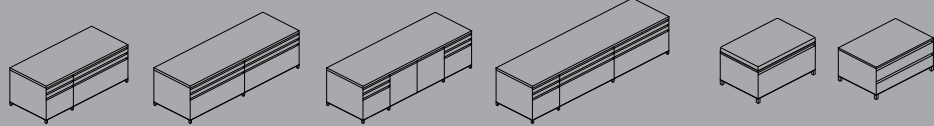

Overhead units reflect the series unprecedented features while achieving simplicity through minimalizing materials. The recessed bottom allows doors to act as a valance, and direct

connection to towers reduces the need for end panels. A vertical lift hinge with double length doors creates a futuristic look whereas the side swing hinge attributes to classic prestige.

Jofco

P.O. Box 71
Jasper, Indiana 47547-0071
Toll free: 1-800-23-JOFCO
Tel: 812-482-5154
Email: furniture@jofco.com
www.jofco.com

Desks

Run-Off Desks

Credenzas

Low Credenzas

Benches

Overheads