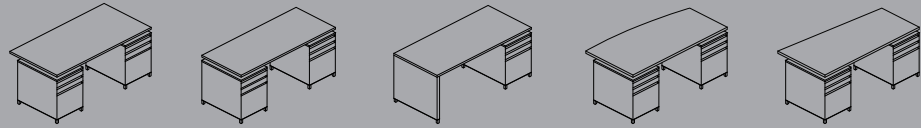

Jofco

P.O. Box 71
Jasper, Indiana 47547-0071
Toll free: 1-800-23-JOFCO
Tel: 812-482-5154
Email: furniture@jofco.com
www.jofco.com

Desks