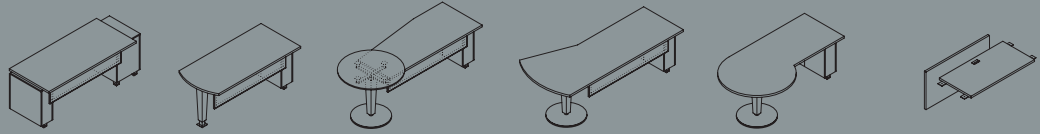

Single Pedestal Desks

Bridge

Jofco

P.O. Box 71
Jasper, Indiana 47547-0071
Toll free: 1-800-23-JOFCO
Tel: 812-482-5154
Email: furniture@jofco.com
www.jofco.com