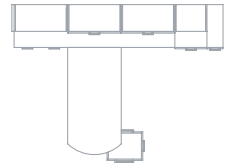

Sophisticated form and functionality are equally integrated. User-friendly features include conference and computer-oriented desk shapes, activity zones, integrated lighting

details, creative work wall compositions, and concealed wire management solutions. Refined aluminum work tools are easily adjustable and stow frequently used items within reach.