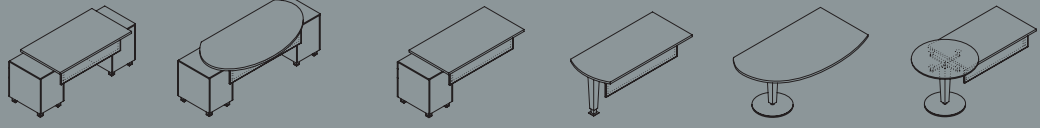

Conference Desks

Runoff Desks