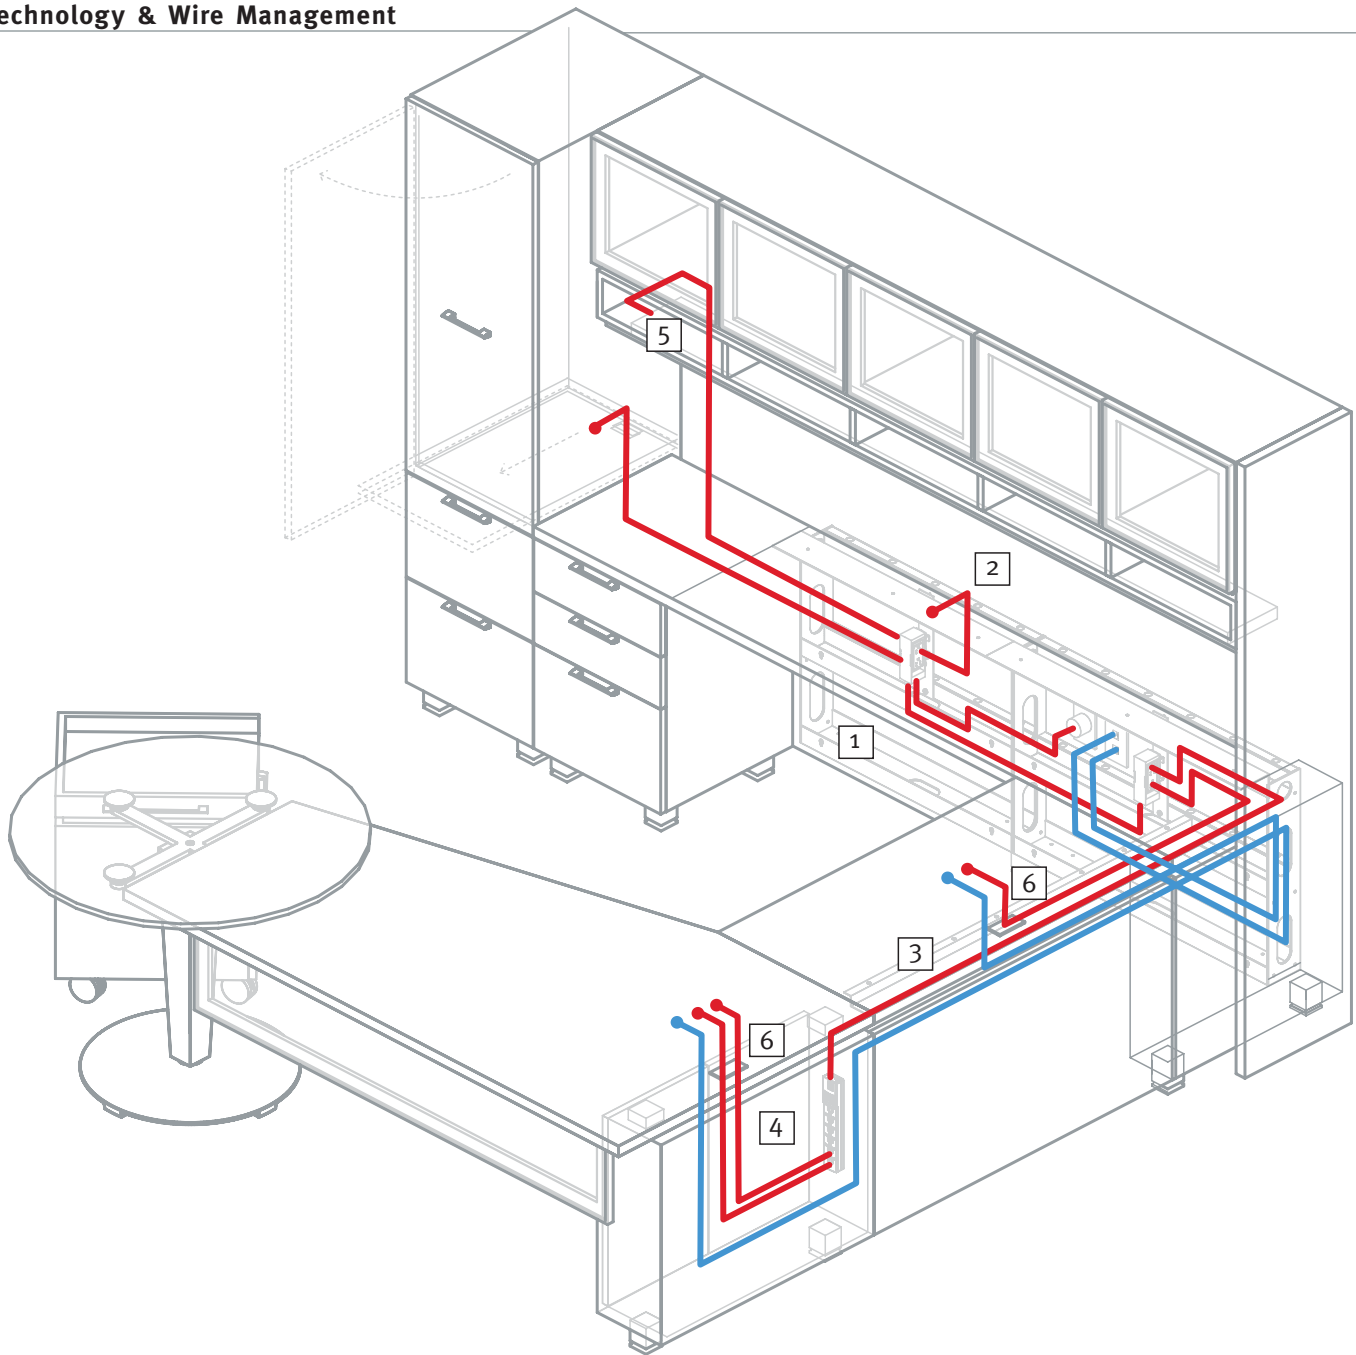

A place for everything in your office. Collective Office features pedestals for work tools, worksurface towers with divided spaces, towers with front or side access equipment areas,

and bookcases that integrate with workwalls. Supporting organization and a fluid work process, these innovative storage solutions make any work day easier.

1) Access Kneespace: The optional access kneespace panel conceals unsightly cords, cables and power/communication sources while providing easy access.

- A hinged upper panel provides access to building power and communication sources located on the wall.

- With the hinged panel open, wire routing and connections are also easily made inside the access kneespace panel and end ports allow pass through into adjacent equipment storage units.
- Available with either a factory installed, modular power system or non-powered option.

2) Drop Space: A continuous 1/4" space along the back edge of all workwall tops lets plugs and cables drop into the access kneespace panel.

3) Wire Management: Undermount channels beneath desk units and power/communication sources inside the access kneespace panel.