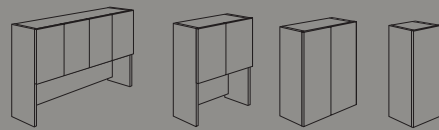

Alluring material combinations are achieved in large and small scale offices using simple accents such as the vertical pull, cylinder leg and perforated modesty panel.

Compact working solutions include single or dual paper management shelf options on overhead storage and the workstation file center.

Desks

Returns

Bridge

Credenzas

Jofco

P.O. Box 71
Jasper, Indiana 47547-0071
Toll free: 1-800-23-JOFCO
Tel: 812-482-5154
Email: furniture@jofco.com
www.jofco.com

Pedestals

Overhead