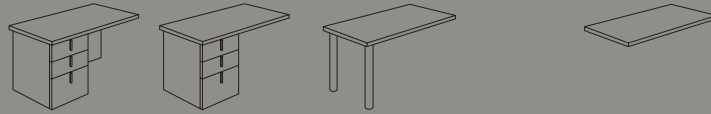

Bridge

Returns