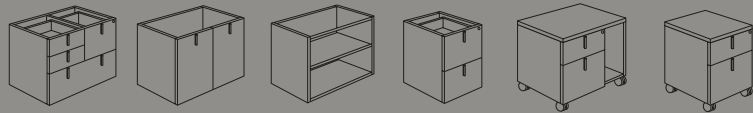

Jofco

P.O. Box 71
Jasper, Indiana 47547-0071
Toll free: 1-800-23-JOFCO
Tel: 812-482-5154
Email: furniture@jofco.com
www.jofco.com

Pedestals