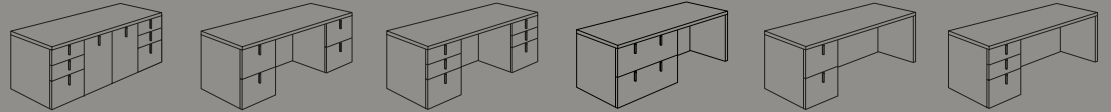

Credenzas

Jofco

P.O. Box 71
Jasper, Indiana 47547-0071
Toll free: 1-800-23-JOFCO
Tel: 812-482-5154
Email: furniture@jofco.com
www.jofco.com