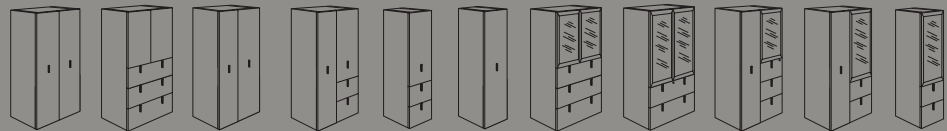

Flexibility and creative design are the hallmark of Merge allowing it to adapt to any space, any budget with aesthetics firmly intact.

Translucent, aluminum-wrapped

doors on standard or tall overhead storage mask needed items while creating impressive display areas and adding dimension.

Alluring material combinations are achieved in large and small scale offices using simple accents such as the vertical pull, cylinder leg and perforated modesty panel.

Compact working solutions include single or dual paper management shelf options on overhead storage and the workstation file center.

Desks

Returns

Bridge

Credenzas

Jofco

P.O. Box 71
Jasper, Indiana 47547-0071
Toll free: 1-800-23-JOFCO
Tel: 812-482-5154
Email: furniture@jofco.com
www.jofco.com

Pedestals

Overhead

Storage