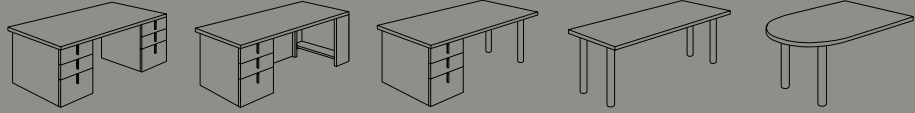

Flexibility and creative design are the hallmark of Merge allowing it to adapt to any space, any budget with aesthetics firmly intact.

Translucent, aluminum-wrapped

doors on standard or tall overhead storage mask needed items while creating impressive display areas and adding dimension.

Alluring material combinations are achieved in large and small scale offices using simple accents such as the vertical pull, cylinder leg and perforated modesty panel.

Compact working solutions include single or dual paper management shelf options on overhead storage and the workstation file center.