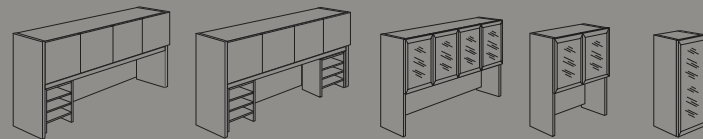

Alluring material combinations are achieved in large and small scale offices using simple accents such as the vertical pull, cylinder leg and perforated modesty panel.

Compact working solutions include single or dual paper management shelf options on overhead storage and the workstation file center.

Desks

Returns

Bridge

Credenzas

Jofco

P.O. Box 71
Jasper, Indiana 47547-0071
Toll free: 1-800-23-JOFCO
Tel: 812-482-5154
Email: furniture@jofco.com
www.jofco.com

Pedestals

Overhead