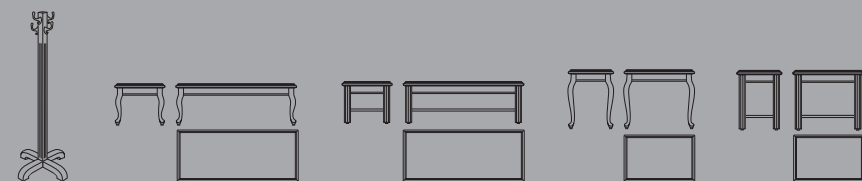

**Executive** presence with working performance is revealed through comprehensible features including a concealed writing shelf and center drawer with hardwood pencil tray for

the desk, and an optional keyboard tray with front flip drawer for the credenza. Modular upper and lower storage units offer endless possibilities for large work areas.

Desks

Credenzas

Returns

Computer Support Pieces

Bridge

Overheads

Worksurface Storage

Wardrobes

Bookcases

File Storage

Coat Rack

Coffee Tables

End Tables