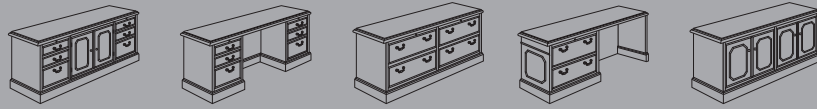

Desks

Credenzas