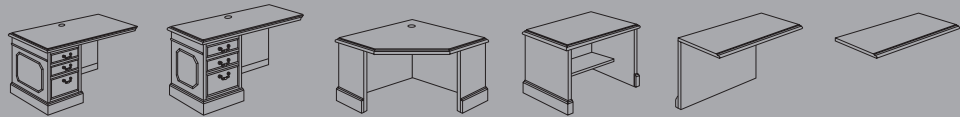

Credenzas

Returns

Computer Support Pieces

Bridge