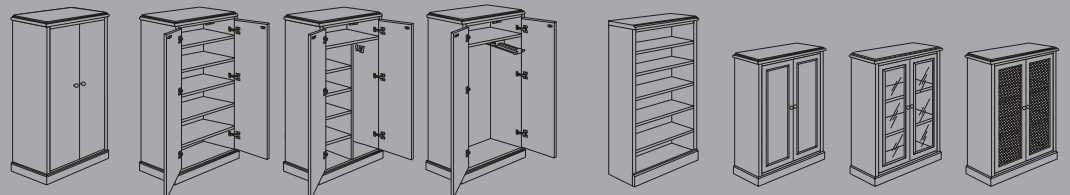

**Executive** presence with working performance is revealed through comprehensible features including a concealed writing shelf and center drawer with hardwood pencil tray for

the desk, and an optional keyboard tray with front flip drawer for the credenza. Modular upper and lower storage units offer endless possibilities for large work areas.

Private office, administrative, meeting, or conferencing, this all inclusive series presents complementary components for a diverse range of office environments.

Versatility in details are evident with numerous molding options, hardware selections, and base styles. Choose organic shapes or linear lines, or create a personalized combination to suit any work environment.

Desks

Credenzas

Returns

Computer Support Pieces

Bridge

Overheads

Worksurface Storage

Wardrobes

Bookcases

File Storage

Coat Rack

Coffee Tables

End Tables