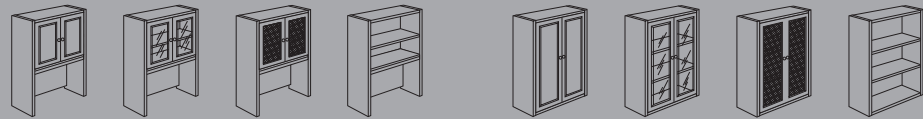

**Executive** presence with working performance is revealed through comprehensible features including a concealed writing shelf and center drawer with hardwood pencil tray for

the desk, and an optional keyboard tray with front flip drawer for the credenza. Modular upper and lower storage units offer endless possibilities for large work areas.

Private office, administrative, meeting, or conferencing, this all inclusive series presents complementary components for a diverse range of office environments.

Versatility in details are evident with numerous molding options, hardware selections, and base styles. Choose organic shapes or linear lines, or create a personalized combination to suit any work environment.

Desks

Credenzas

Returns

Computer Support Pieces

Bridge

Overheads

Worksurface Storage

Wardrobes

Bookcases

File Storage

Coat Rack

Coffee Tables

End Tables