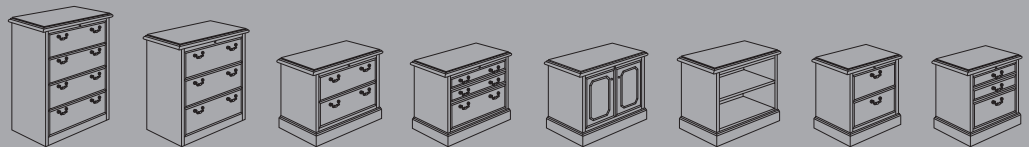

**Executive** presence with working performance is revealed through comprehensible features including a concealed writing shelf and center drawer with hardwood pencil tray for

the desk, and an optional keyboard tray with front flip drawer for the credenza. Modular upper and lower storage units offer endless possibilities for large work areas.

Desks

Credenzas

Returns

Computer Support Pieces

Bridge

Overheads

Worksurface Storage

Wardrobes

Bookcases

File Storage

Coat Rack

Coffee Tables

End Tables