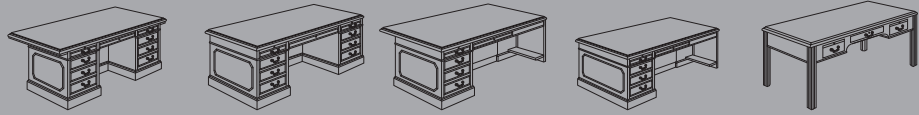

**Executive** presence with working performance is revealed through comprehensible features including a concealed writing shelf and center drawer with hardwood pencil tray for

the desk, and an optional keyboard tray with front flip drawer for the credenza. Modular upper and lower storage units offer endless possibilities for large work areas.

Private office, administrative, meeting, or conferencing, this all inclusive series presents complementary components for a diverse range of office environments.

Versatility in details are evident with numerous molding options, hardware selections, and base styles. Choose organic shapes or linear lines, or create a personalized combination to suit any work environment.