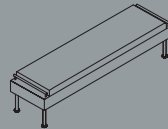

Jofco

P.O. Box 71
Jasper, Indiana 47547-0071
Toll free: 1-800-23-JOFCO
Tel: 812-482-5154
Email: furniture@jofco.com
www.jofco.com

Console