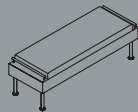

Mobility is encouraged through such purposeful details as expressed handles and feet that pair slider glides with casters.

The precisely designed occasional tables feature finely proportioned skirts, expressive legs and a unique fin structure that creates multi-use niches below the primary top surfaces to reveal user accessible power/data and cup holder options.

Lounge

Coffee Table

Coffee Table

Jofco

P.O. Box 71
Jasper, Indiana 47547-0071
Toll free: 1-800-23-JOFCO
Tel: 812-482-5154
Email: furniture@jofco.com
www.jofco.com

End Table

Ottoman

Stool