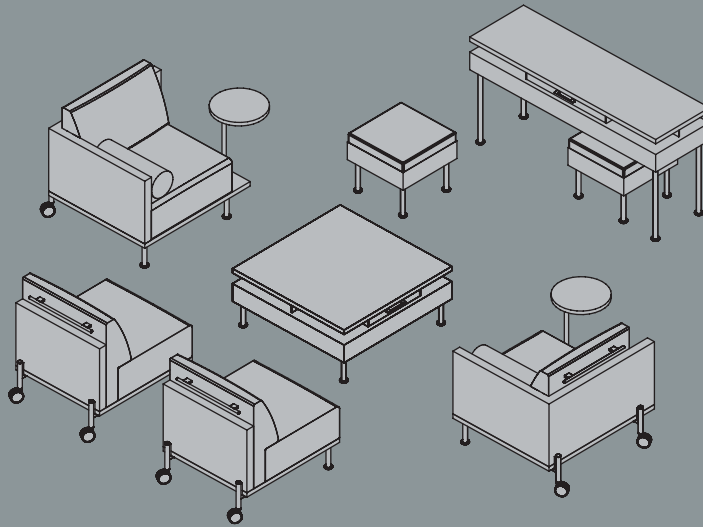

The mobile lounge and coordinating occasional tables are designed to be configured with offerings from CollectivePresentation for casual style meetings, Collective Space for open plan teaming or Collective Office for private settings.

The pivoting tablet is perfectly functional. With a cup holder and a surface for laptops or print materials, it floats above a multi-use shelf that supports a power-data option.

From sophisticated to progressive, the mobile lounge offers dual or single fabric combinations allowing for a range of design statements. Available in a broad selection of finishes, the coordinating tables and ottomans provide even more creative possibilities.

CollectiveMotion benches, tables and consoles are easily rearranged into an array of configurations. Designed to complement large or small gatherings, they're suitable for corporate, institutional, hospitality and retail environments.

Mobility is encouraged through such purposeful details as expressed handles and feet that pair slider glides with casters.

The precisely designed occasional tables feature finely proportioned skirts, expressive legs and a unique fin structure that creates multi-use niches below the primary top surfaces to reveal user accessible power/data and cup holder options.