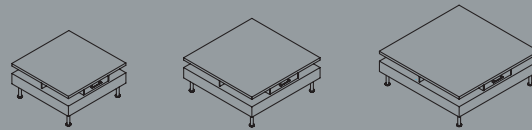

Coffee Table