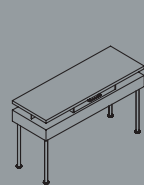

Jofco

P.O. Box 71
Jasper, Indiana 47547-0071
Toll free: 1-800-23-JOFCO
Tel: 812-482-5154
Email: furniture@jofco.com
www.jofco.com

Console