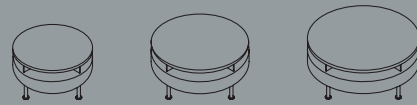

Coffee Table

Jofco

P.O. Box 71
Jasper, Indiana 47547-0071
Toll free: 1-800-23-JOFCO
Tel: 812-482-5154
Email: furniture@jofco.com
www.jofco.com