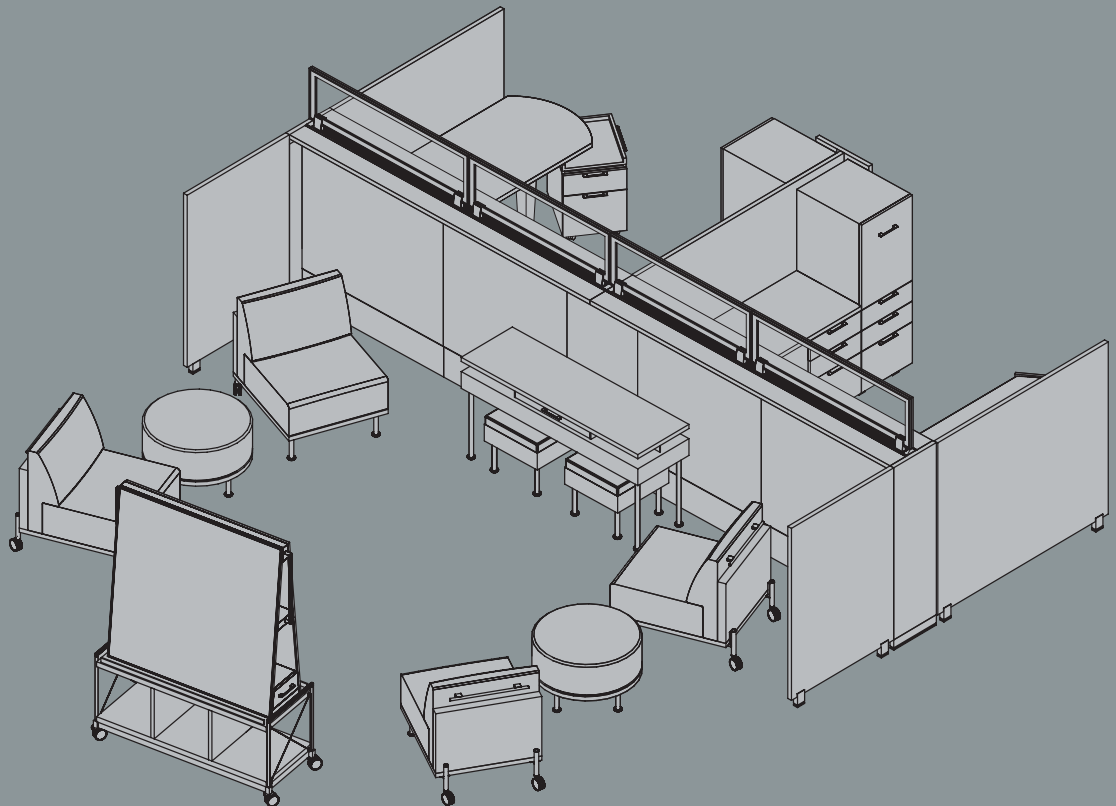

The pivoting tablet is perfectly functional. With a cup holder and a surface for laptops or print materials, it floats above a multi-use shelf that supports a power-data option.

From sophisticated to progressive, the mobile lounge offers dual or single fabric combinations allowing for a range of design statements. Available in a broad selection of finishes, the coordinating tables and ottomans provide even more creative possibilities.

CollectiveMotion benches, tables and consoles are easily rearranged into an array of configurations. Designed to complement large or small gatherings, they're suitable for corporate, institutional, hospitality and retail environments.

Mobility is encouraged through such purposeful details as expressed handles and feet that pair slider glides with casters.

The precisely designed occasional tables feature finely proportioned skirts, expressive legs and a unique fin structure that creates multi-use niches below the primary top surfaces to reveal user accessible power/data and cup holder options.