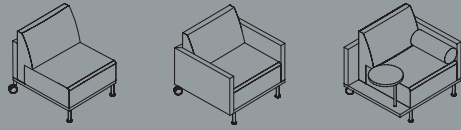

The mobile lounge and coordinating occasional tables are designed to be configured with offerings from CollectivePresentation for casual style meetings, Collective Space for open plan teaming or Collective Office for private settings.

The pivoting tablet is perfectly functional. With a cup holder and a surface for laptops or print materials, it floats above a multi-use shelf that supports a power-data option.

From sophisticated to progressive, the mobile lounge offers dual or single fabric combinations allowing for a range of design statements. Available in a broad selection of finishes, the coordinating tables and ottomans provide even more creative possibilities.

CollectiveMotion benches, tables and consoles are easily rearranged into an array of configurations. Designed to complement large or small gatherings, they're suitable for corporate, institutional, hospitality and retail environments.

Mobility is encouraged through such purposeful details as expressed handles and feet that pair slider glides with casters.

The precisely designed occasional tables feature finely proportioned skirts, expressive legs and a unique fin structure that creates multi-use niches below the primary top surfaces to reveal user accessible power/data and cup holder options.