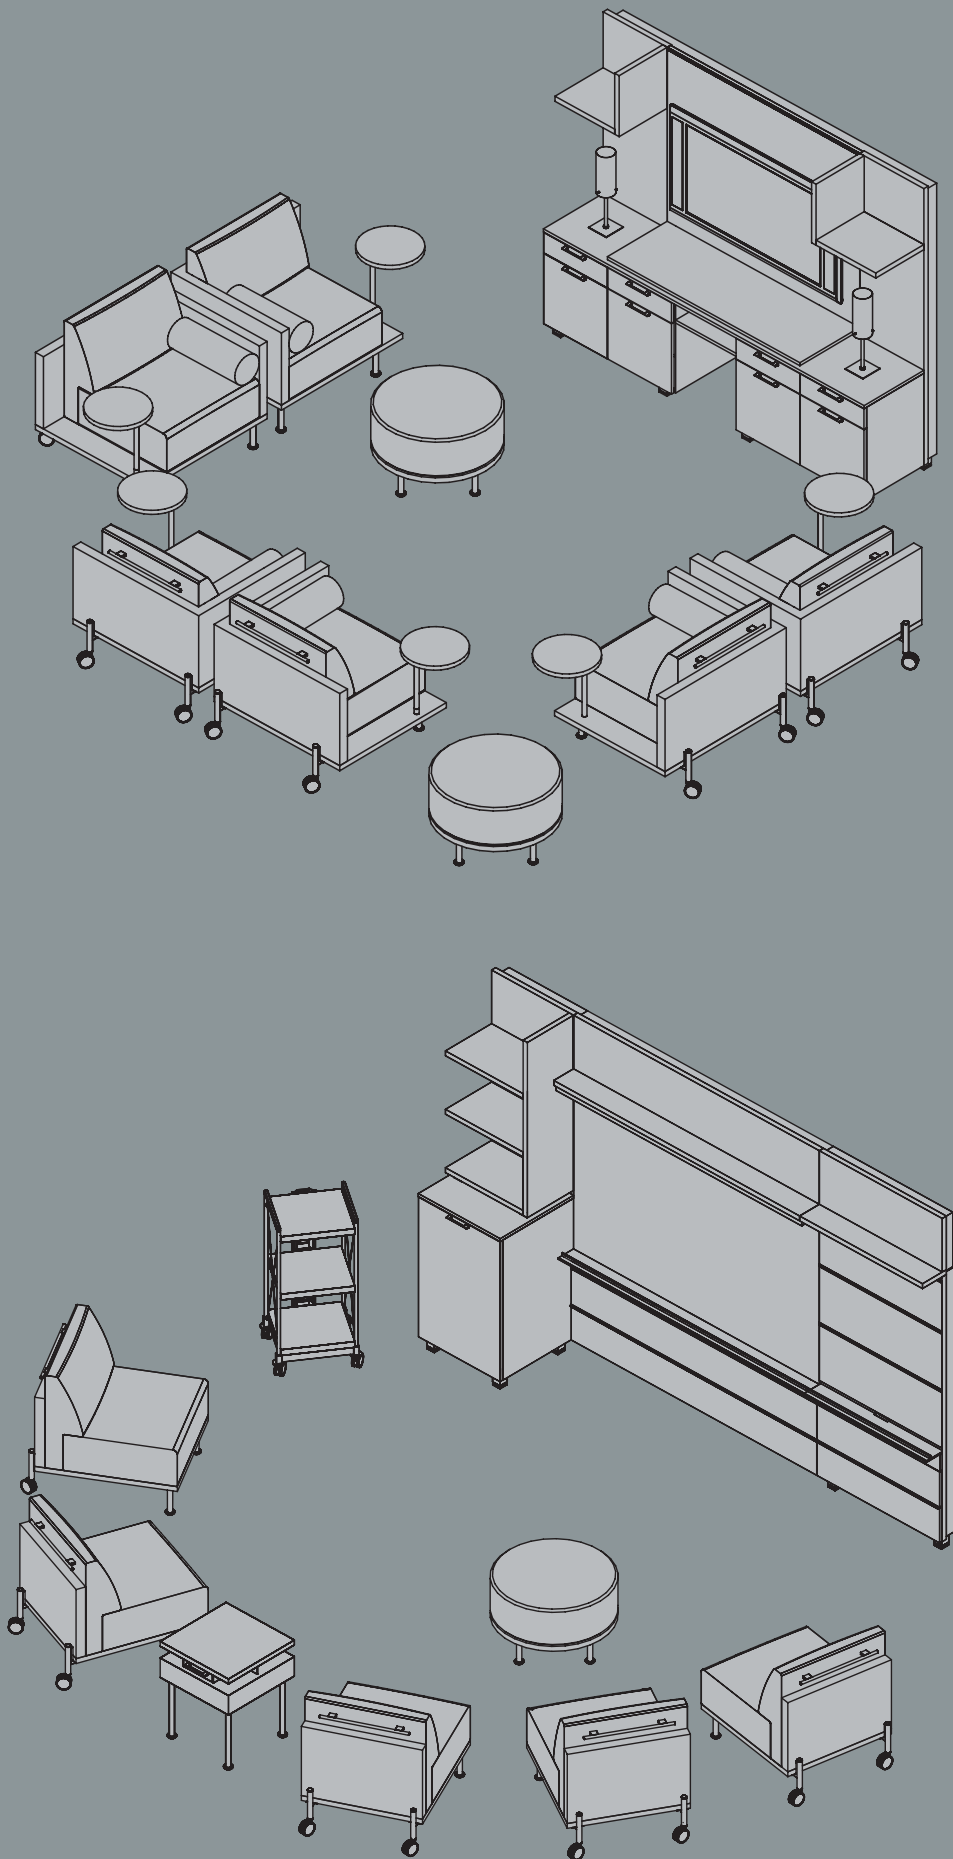

The mobile lounge and coordinating occasional tables are designed to be configured with offerings from CollectivePresentation for casual style meetings, Collective Space for open plan teaming or Collective Office for private settings.

The pivoting tablet is perfectly functional. With a cup holder and a surface for laptops or print materials, it floats above a multi-use shelf that supports a power-data option.

From sophisticated to progressive, the mobile lounge offers dual or single fabric combinations allowing for a range of design statements. Available in a broad selection of finishes, the coordinating tables and ottomans provide even more creative possibilities.

CollectiveMotion benches, tables and consoles are easily rearranged into an array of configurations. Designed to complement large or small gatherings, they're suitable for corporate, institutional, hospitality and retail environments.

Mobility is encouraged through such purposeful details as expressed handles and feet that pair slider glides with casters.

The precisely designed occasional tables feature finely proportioned skirts, expressive legs and a unique fin structure that creates multi-use niches below the primary top surfaces to reveal user accessible power/data and cup holder options.