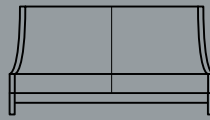

Low, sleek styling is the essence of this modern lounge group. Available in two distinct arm styles and with an a foot or swivel pedestal base.

Jofco

P.O. Box 71
 Jasper, Indiana 47547-0071
 Toll free: 1-800-23-JOFCO
 Tel: 812-482-5154
 Email: furniture@jofco.com
 www.jofco.com

27¼ w | 28¼ d

27¼ w | 29¼ d

27¼ w | 28¼ d

56 w | 28¼ d

80 w | 28¼ d

27¼ w | 29¼ d

56 w | 29¼ d

80 w | 29¼ d

Lounge

24 w | 24 d | 22 h
 Occasional

24 w | 24 d | 15 h

36 w | 63 d | 15 h