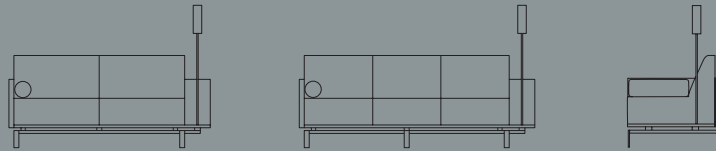

Jofco

P.O. Box 71
Jasper, Indiana 47547-0071
Toll free: 1-800-23-JOFCO
Tel: 812-482-5154
Email: furniture@jofco.com
www.jofco.com

Lounge

Bench

End Table

Coffee Table

Console