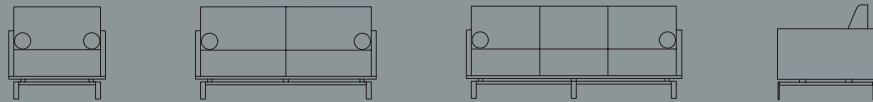

Jofco

P.O. Box 71
Jasper, Indiana 47547-0071
Toll free: 1-800-23-JOFCO
Tel: 812-482-5154
Email: furniture@jofco.com
www.jofco.com

Lounge

Bench

End Table

Coffee Table

Console