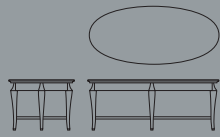

Perfect companions to Portrait seating, Portrait occasional tables bring graceful curves and rich color to lounge settings and private offices. Top options offer a custom look.

Top Options

Checkerboard

Starburst

Birdseye

Straight Grain

Synthetic Stone

Jofco

P.O. Box 71
Jasper, Indiana 47547-0071
Toll free: 1-800-23-JOFCO
Tel: 812-482-5154
Email: furniture@jofco.com
www.jofco.com

Coffee Table

End Table

Console