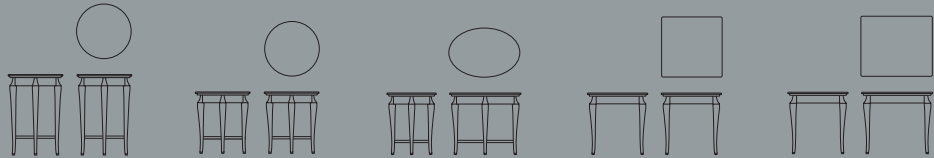

Perfect companions to Portrait seating, Portrait occasional tables bring graceful curves and rich color to lounge settings and private offices. Top options offer a custom look.

Top Options

Checkerboard

Starburst

Birdseye

Straight Grain

Synthetic Stone

Jofco

P.O. Box 71
Jasper, Indiana 47547-0071
Toll free: 1-800-23-JOFCO
Tel: 812-482-5154
Email: furniture@jofco.com
www.jofco.com

Coffee Table

End Table

Console