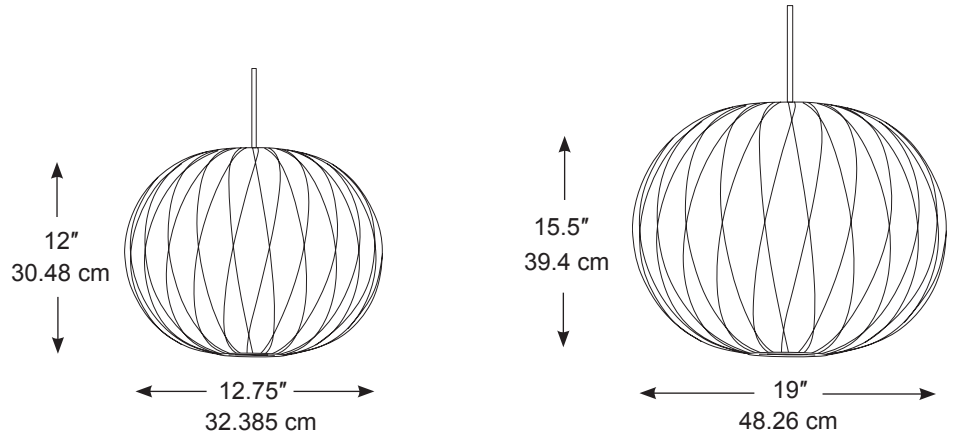

MODERNICA[®]

GEORGE NELSON[®] BUBBLE LAMP[®]

Bubble Lamp Ball Crisscross Pendant

Designed by George Nelson in 1947.

Plastic and steel wire frame.

Each assembly kit includes a 5.25-inch diameter brushed nickel ceiling plate and 6 feet of cord.