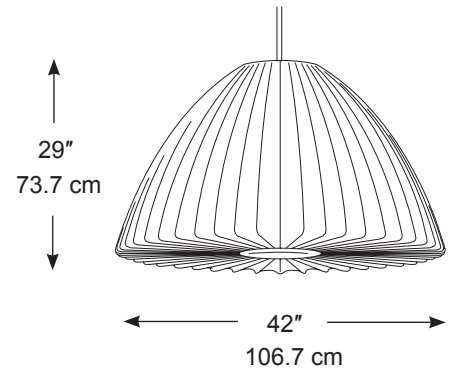

MODERNICA[®]

GEORGE NELSON[®] BUBBLE LAMP[®]

Bubble Lamp Bell Pendant

Designed by George Nelson in 1947.

Plastic and steel wire frame.

Each assembly kit includes a 5.25-inch diameter brushed nickel ceiling plate and 9 feet of cord.

UL-listed. Bulb not included. 150W/120V

Each lamp is built to George Nelson's original specifications.

Handcrafted in Michigan, U.S.A.

MODERNICA LOS ANGELES[®]
BUBBLE LAMPS
DESIGNED BY GEORGE NELSON[®]

7366 Beverly Boulevard, Los Angeles CA 90036