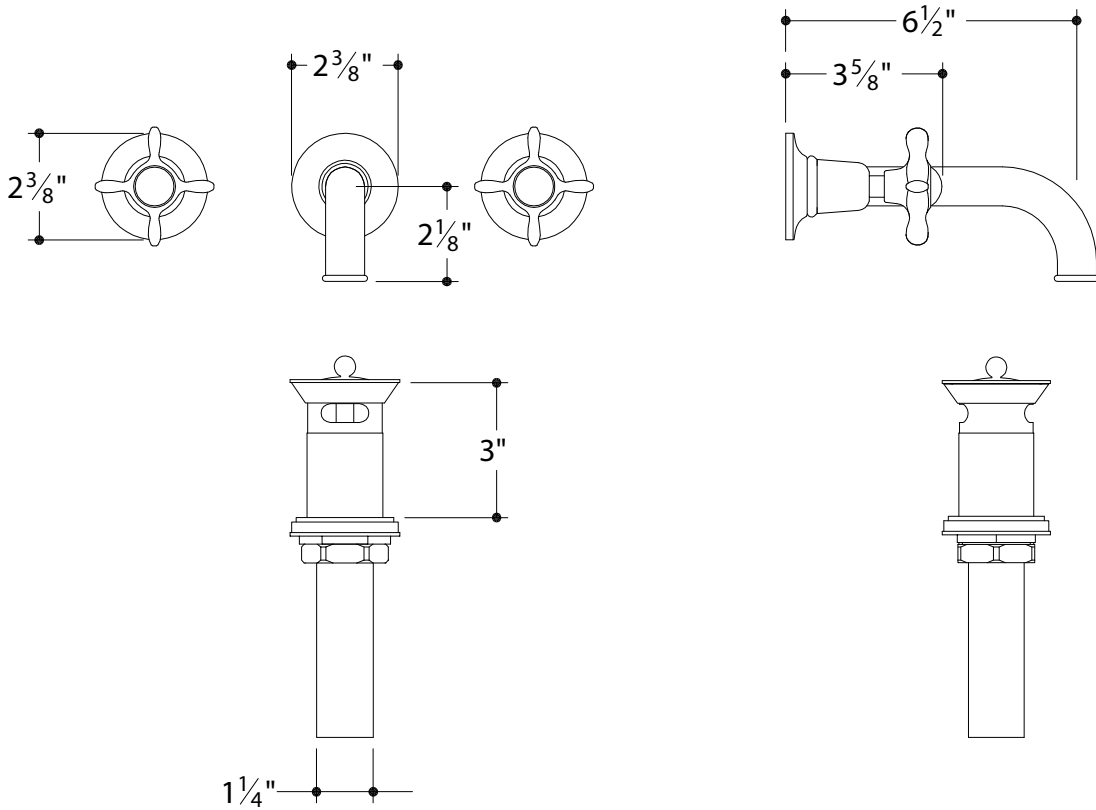

E A S T O N

CLASSIC WALL MOUNTED LAVATORY FAUCET EALS41 (Cross Handles) & GUSV27R (Rough)

All dimensions are based on original specifications and are subject to change and variation. Please consult your Design Associate for current specification.

Note:

- Center Spread: 8"-NON adjustable
- Rough In Depth: 3" minimum from center of inlets to surface of finished wall
- Rough in Height: $3\frac{3}{4}$ " minimum from center of cartridge stem to surface of counter top to allow for handle clearance in the open position
- Inlets: $\frac{1}{2}$ " male IPS
- Lift and turn drain included.