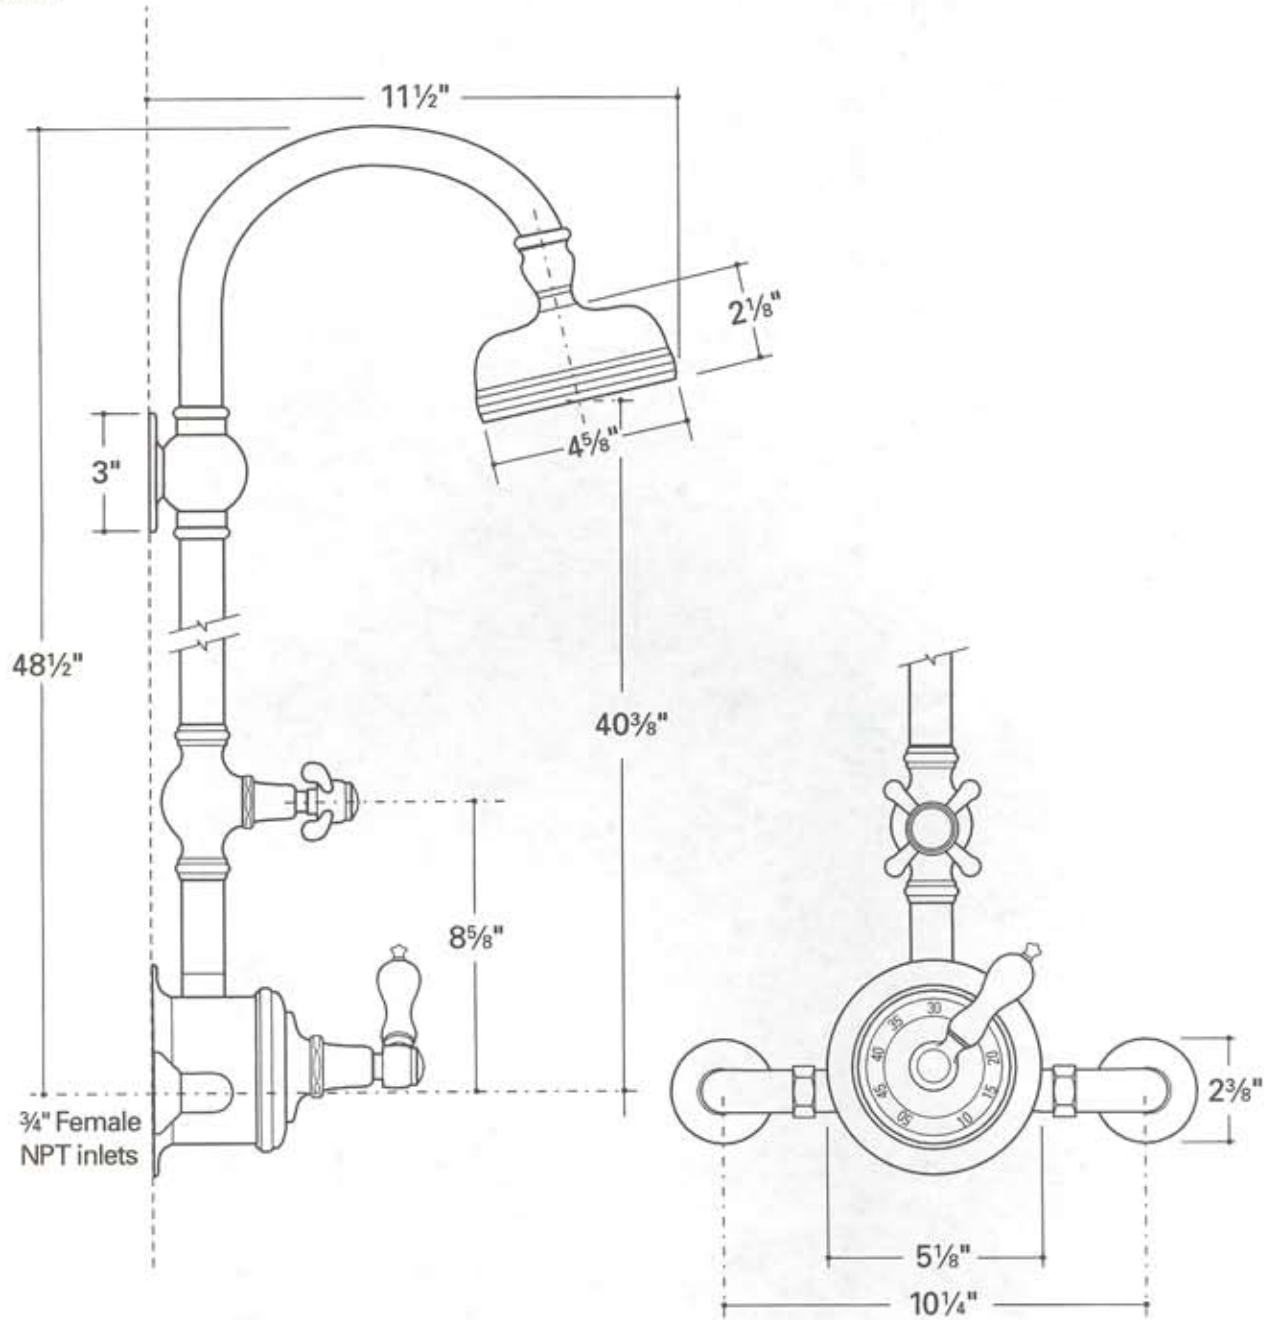

EXPOSED THERMOSTATIC SHOWER MIXER
WITH ROSE AND SWIVEL
ETSV53

All dimensions are based on original specifications and are subject to change and variation. Please consult your Design Associate for current specification.