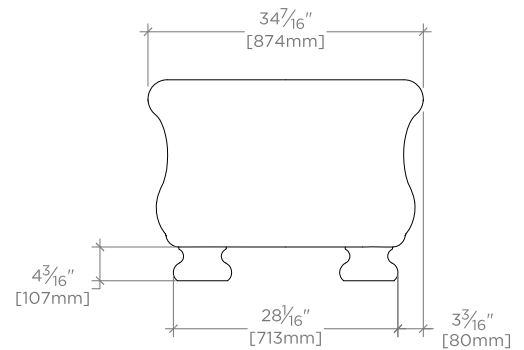

## FREESTANDING BATHTUB with FEET EMBT04

TOP VIEW

SCALE: 1/2"=1'-0"

SIDE VIEW

SCALE: 1/2"=1'-0"

END VIEW

SCALE: 1/2"=1'-0"

### Specifications:

- Maximum Capacity: 75 gallons
- Weight: 232 lbs.
- Drain: EMDR03

All dimensions are based on original specifications and are subject to change and variation. Please consult your Design Associate for current specification.

Dimensions are nominal and may vary within the range of tolerances established by ASME/ANSI standards.