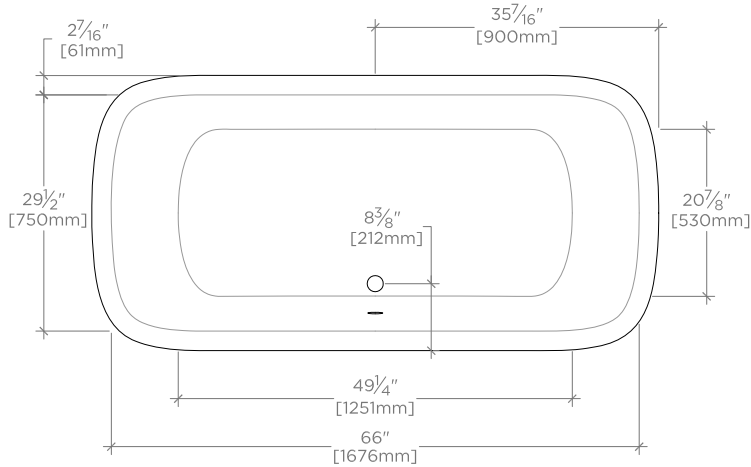

## FREESTANDING BATHTUB with FEET EMBT04

TOP VIEW

SCALE: 1/2"=1'-0"

SIDE VIEW

SCALE: 1/2"=1'-0"

END VIEW

SCALE: 1/2"=1'-0"

### Specifications:

- Maximum Capacity: 75 gallons
- Weight: 232 lbs.
- Drain: EMDR03

All dimensions are based on original specifications and are subject to change and variation. Please consult your Design Associate for current specification.

Dimensions are nominal and may vary within the range of tolerances established by ASME/ANSI standards.