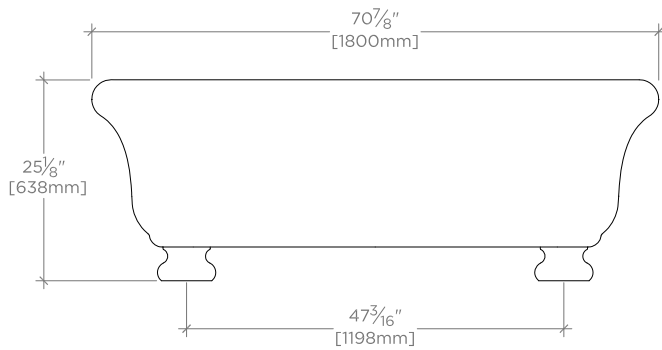

## FREESTANDING BATHTUB with FEET EMBT04

TOP VIEW

SCALE: 1/2"=1'-0"

SIDE VIEW

SCALE: 1/2"=1'-0"

END VIEW

SCALE: 1/2"=1'-0"

### Specifications:

- Maximum Capacity: 75 gallons
- Weight: 232 lbs.
- Drain: EMDR03

All dimensions are based on original specifications and are subject to change and variation. Please consult your Design Associate for current specification.

Dimensions are nominal and may vary within the range of tolerances established by ASME/ANSI standards.