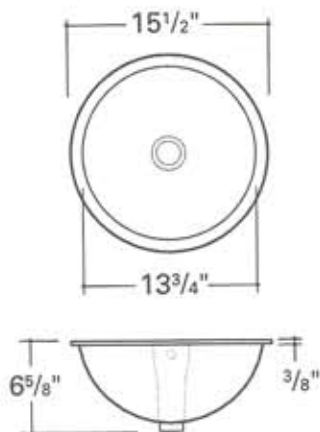

ROUND LAVATORY  
NOLV75

Note:  
With overflow  
Accepts our standard  
1 1/4" lavatory waste

ROUND SINK  
NOSK80

Note:  
For use with 2"  
basket strainer  
(FDMS 13)

Note: Suitable as a drop-in  
or undermount

Undermount clips (VAMCLIP)  
available in sets of four

OVAL SINK  
NOSK23

Note:  
For use with 2"  
basket strainer  
(FDMS 13)

All dimensions are based on original  
specifications and are subject to change  
and variation. Please consult your  
Design Associate for current specification.