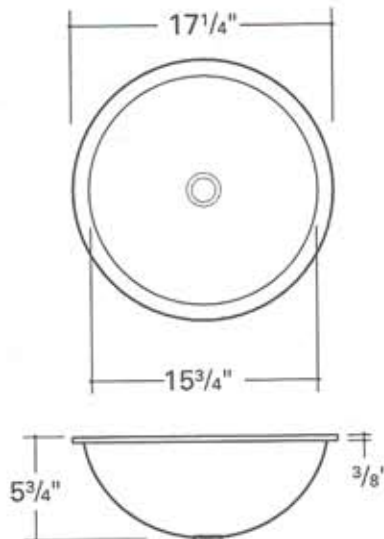

ROUND LAVATORY  
NOLV75

Note:  
With overflow  
Accepts our standard  
1 1/4" lavatory waste

ROUND SINK  
NOSK80

Note:  
For use with 2"  
basket strainer  
(FDMS 13)

Note: Suitable as a drop-in  
or undermount

Undermount clips (VAMCLIP)  
available in sets of four

OVAL SINK  
NOSK23

Note:  
For use with 2"  
basket strainer  
(FDMS 13)

All dimensions are based on original  
specifications and are subject to change  
and variation. Please consult your  
Design Associate for current specification.