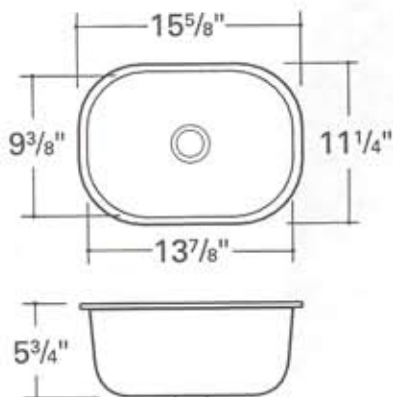

ROUND LAVATORY  
NOLV75

Note:  
With overflow  
Accepts our standard  
1 1/4" lavatory waste

ROUND SINK  
NOSK80

Note:  
For use with 2"  
basket strainer  
(FDMS 13)

Note: Suitable as a drop-in  
or undermount

Undermount clips (VAMCLIP)  
available in sets of four

OVAL SINK  
NOSK23

Note:  
For use with 2"  
basket strainer  
(FDMS 13)

All dimensions are based on original  
specifications and are subject to change  
and variation. Please consult your  
Design Associate for current specification.