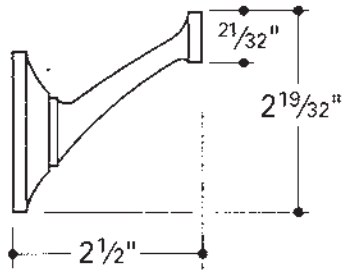

ROBE HOOK
EARH 46

All dimensions are based on original specifications and are subject to change and variation. Please consult your Design Associate for current specification.

Note:
Blocking is recommended to ensure adequate support