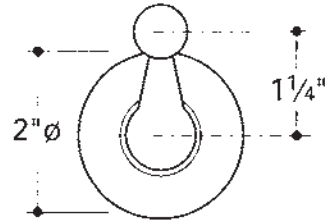

ROBE HOOK
EARH 46

All dimensions are based on original specifications and are subject to change and variation. Please consult your Design Associate for current specification.

Note:
Blocking is recommended to ensure adequate support