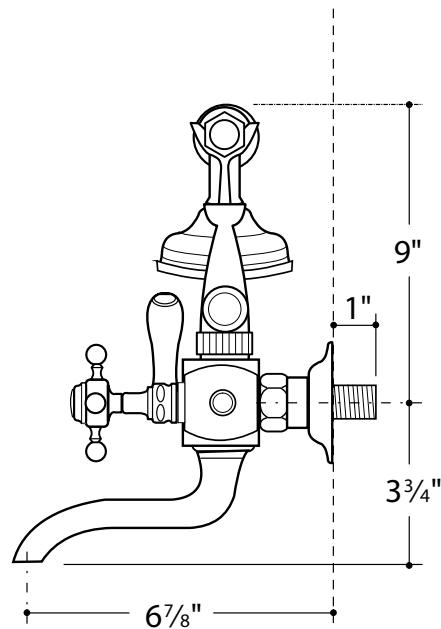

JULIA

EXPOSED TUB FILLER AND HANDSHOWER JUTU 05

WALL MOUNT UNIONS JUTU 06

1/2" Male NPT inlets

Note: Vacuum breaker provided

All dimensions are based on original specifications and are subject to change and variation. Please consult your Design Associate for current specification.