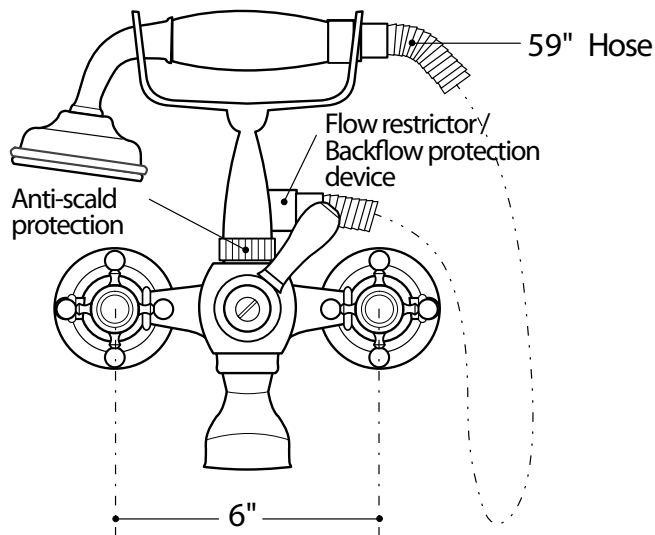

JULIA

EXPOSED TUB FILLER AND HANDSHOWER JUTU 05

WALL MOUNT UNIONS JUTU 06

1/2" Male NPT inlets

Note: Vacuum breaker provided

All dimensions are based on original specifications and are subject to change and variation. Please consult your Design Associate for current specification.