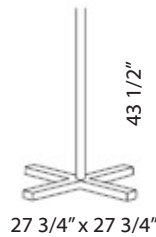

Bold

Cast-iron base. Powder coated in the following colors: white, black, silver, natural gray, brown or ivory

Model # 4-4752

finishes

white

black

silver

natural gray

brown

Ivory

additional images

size options

4-4750

4-4752

4-4754

4-4756