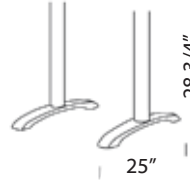

Easy

Cast-iron base, powder coated steel column or veneered column in different colors. Base with four feet has adjustable glides.

Model # 4-4761/FA

column finishes

natural beech

wenge

walnut

cherry

cherry 2

mahogany

mahogany 2

additional images

size options

4-4770

19 3/4"

4-4761

25" x 25"

4-4762

29 3/4" x 25"

4-4781

25"

4-4361

29 3/4" x 29 3/4"

4-4362