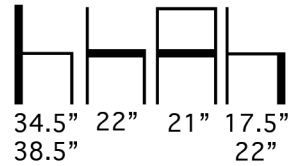

THE LOOK OF SEATING®
www.aceray.com

● ● ● ● #150SWIV-03 Swivel Chair

Polished Chrome Steel Rod Base
Full Swivel Gas Cylinder Chair.

Seat Height Adjusts from
17.5" to 22".

Shells Available in:

- Beech Veneer
Finishes Natural Beech, Walnut1,
Cherry1, Wenge