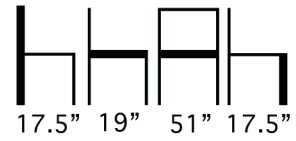

**THE LOOK OF SEATING®**  
www.aceray.com

**Design:**  
**Studio Tipi**

● ● ● #283 Two Seat Bench

Solid Beech Wood Frame  
Upholstered Two Seat Bench.

#283

**Aceray Ilc**  
**104 Broadway, Suite 200**  
**Denver, CO 80203**  
**Ph: 303 733 3404**  
**Fax: 303 733 3414**  
**info@aceray.com**