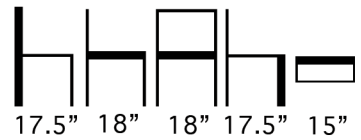

THE LOOK OF SEATING®
www.aceray.com

Design:
E. Nanni

● ● ● ● #091 Stool

Outdoor/Indoor Stool in
Rotational Molding Polyethylene.

Available in White or Anthracite.

A 2.5" Cavity Allows Filling
with Sand.

 #091