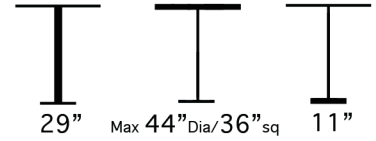

THE LOOK OF SEATING®
www.aceray.com

● ● ● #827F Table Base

#827F

Stainless Steel Table Base.

Available in: Brushed or Polished Stainless Steel, Wood Veneer Pole with Brushed or Polished Stainless Steel Base.