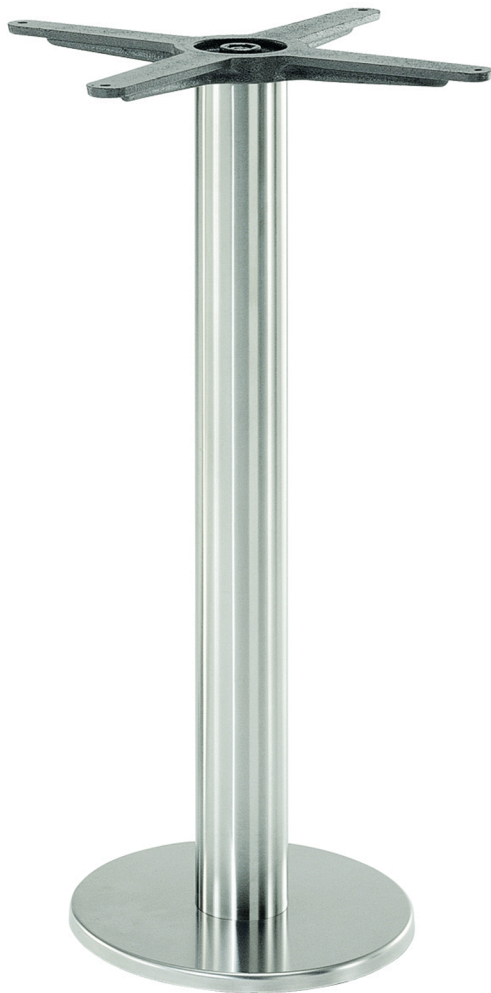

THE LOOK OF SEATING®
www.aceray.com

● ● ● #827F Table Base

#827F

Stainless Steel Table Base.

Available in: Brushed or Polished Stainless Steel, Wood Veneer Pole with Brushed or Polished Stainless Steel Base.