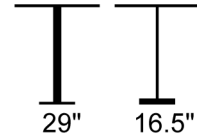

THE LOOK OF SEATING™
www.aceray.com

● ● ● #838 Table Base

Square Base Cast Iron Table Base
with Adjustable Foot Caps
32" Sq. Max Top Size.

Available in:

- Indoor Powder Coated Finishes
- Outdoor Powder Coated Finishes
- Polished Chrome Finish
- Brushed or Polished
Stainless Steel
- Solid Wood Pole or Wood Veneer
Pole with Brushed or Polished
Stainless Steel Base
- Solid Wood Pole or Wood Veneer
Pole with Powder Coated Base