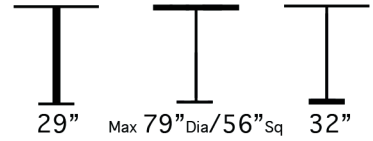

THE LOOK OF SEATING®
www.aceray.com

● ● ● ● #839 Table Base

Powder Coated Cast Iron Table Base with 4 Poles.

Poles available in:

- Powder Coated
- Polished Chrome
- Brushed Stainless Steel
- Wood Veneer

With Casters to Facilitate Table Repositioning.