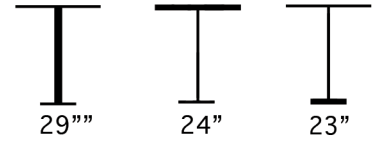

THE LOOK OF SEATING®
www.aceray.com

● ● ● #841Z-24 Table

Solid Matt Cast Aluminum Cross
Base Table with Adjustable
Footcaps.

Brushed Stainless Steel Top With
Rounded Edge.

For Tilting Options, Specify #841ZT