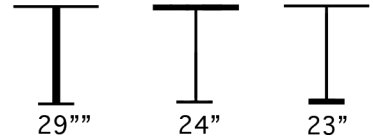

THE LOOK OF SEATING®
www.aceray.com

● ● ● #844Z-24 Table

Solid Matt Cast Aluminum Cross Base Table with Adjustable Footcaps.

Brushed Stainless Steel Top With Rounded Edges.

For Tilting Options, Specify #844ZT