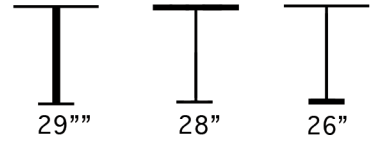

THE LOOK OF SEATING®
www.aceray.com

● ● ● #844Z-28 Table

Solid Matt Cast Aluminum Cross Base Table with Adjustable Footcaps.

Brushed Stainless Steel Top With Rounded Edges.

For Tilting Options, Specify #844ZT