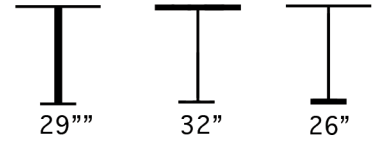

**THE LOOK OF SEATING®**  
www.aceray.com

● ● ● ● #844Z-32 Table

Solid Matt Cast Aluminum Cross Base Table with Adjustable Footcaps.

Brushed Stainless Steel Top With Rounded Edges.

For Tilting Options, Specify #844ZT